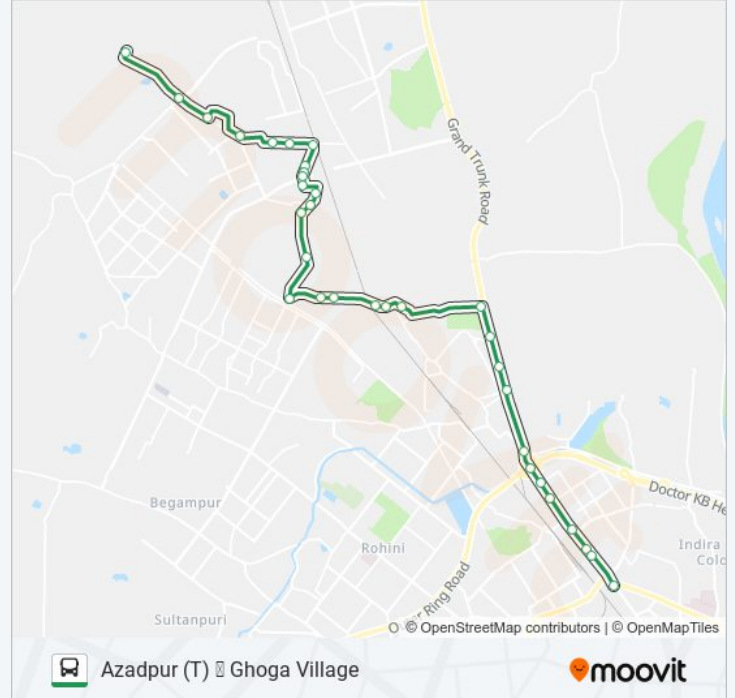

 158

Azadpur (T) Ghoga Village

Get The App

The 158 bus line (Azadpur (T) Ghoga Village) has 2 routes. For regular weekdays, their operation hours are:
 (1) Azadpur (T): 07:25 - 20:35(2) Ghoga Village: 05:40 - 18:30
 Use the Moovit App to find the closest 158 bus station near you and find out when is the next 158 bus arriving.

Azadpur (T)

Direction: Ghoga Village

33 stops

[VIEW LINE SCHEDULE](#)

Azadpur (T)

New Sabzi Mandi

Adarsh Nagar / Bharola Village

Sarai Peepal Thala

158 bus Info

Direction: Ghoga Village

Stops: 33

Trip Duration: 54 min

Line Summary:

Khera Khurd Nahar Crossing

Naya Bans

Mann School

Holambi Kalan Jj Colony

Shiv Mandir Sannoth Village

Sannoth Village

Sannoth Crossing / Ghoga Crossing

Ghoga Village

158 bus time schedules and route maps are available in an offline PDF at moovitapp.com. Use the [Moovit App](#) to see live bus times, train schedule or subway schedule, and step-by-step directions for all public transit in New Delhi.