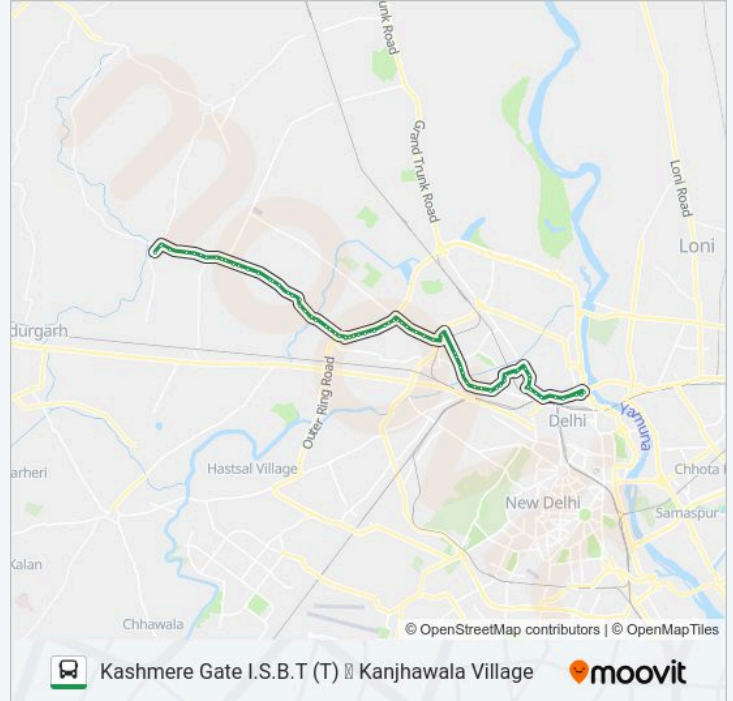

Shanti Nagar

Kanhaiya Nagar

B-3 Keshav Puram

B-4 Keshav Puram

Subhash Place Wazirpur

Subhash Palace (Wazirpur Depot)

Pitampura N.D.Block

Kohat Enclave Metro Station

Vaishali Enclave / Kapil Vihar

J.D.Block Pitampura

Pitampurametro Stn (Madhuvanchowk)

Madhuban Chowk

Madhuban Chowk Outer Ring Road

Saraswati Vihar C Block

Deepali Chowk

Kali Mata Mandir

Puspanjali Enclave

Rohini Depot 3

Mangolpur School

Mangol Pur School (Kanjhawla Road)

Mangolpur Kalan

Mangolpur Kalan Village

Avantika Crossing

Mangolpuri Khurd

Mangolpuri Y Block

Budh Vihar

Krishna Vihar

Krishna Vihar Kanjhawala Road

Braham Shakti Hospital

Pooth Kalan

Rohini Sector 20/21 More

Rohini Sector 21