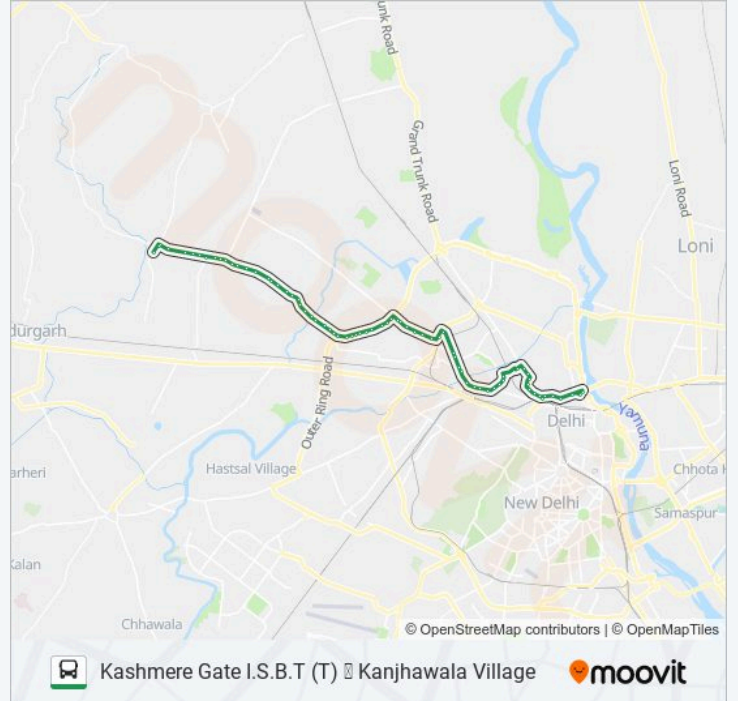

Rama Vihar

Sukhbir Nagar

Karala Patshala

Rajiv Nagar

Begumpur

Rohini Sector 22

Rohini Sector 21

Rohini Sector 20/21 More

Pooth Kalan

Braham Shakti Hospital

Krishna Vihar Kanjhawala Road

Krishna Vihar

Buddha Vihar Kanjhawala Road

Mangolpuri Y Block

Mangolpuri Khurd

Avantika Crossing

Mangolpur Kalan Village

Mangolpur Kalan Village

Mangolpur School

Rohini Depot 3

Pushpanjali Enclave

Puspanjali Enclave Rohini Depot 3

Kali Mata Mandir

Deepali Chowk

Saraswati Vihar C Block

Madhuban Chowk Outer Ring Road

Madhuban Chowk

Madhuban Chowk Pitampura Metro Stn

J.D.Block Pitampura

Vaishali Enclave

Kohat Enclave Metro Station

Pitampura N.D.Block