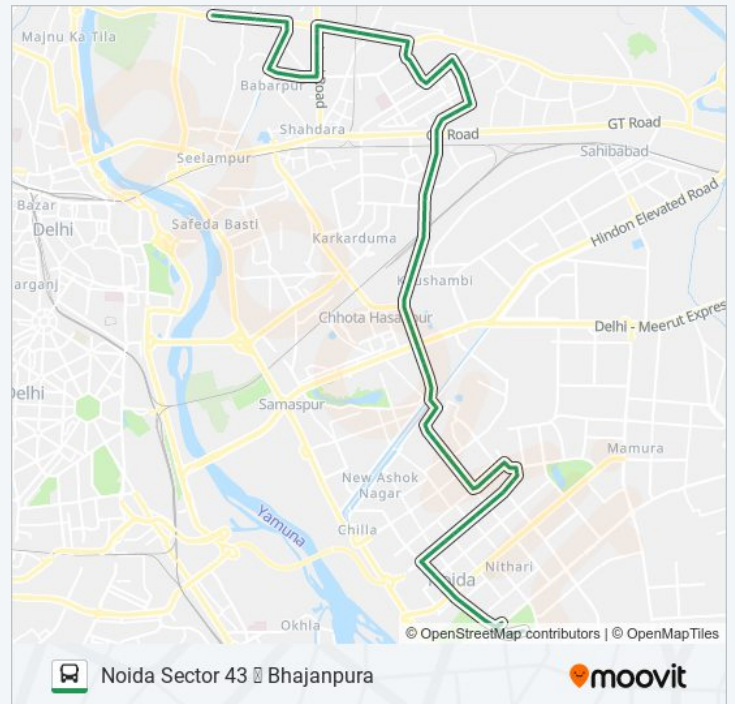

33 bus Info

Direction: Bhajanpura

Stops: 89

Trip Duration: 90 min

Line Summary:

Noida Sector 22 Block-I

Noida Sector 56

Metro Hospital

33 bus Info

Direction: Noida Sector 43

Stops: 82

Trip Duration: 82 min

Line Summary:

Anand Gram Ashram

Anand Gram Kusht Ashram

Tahir Pur