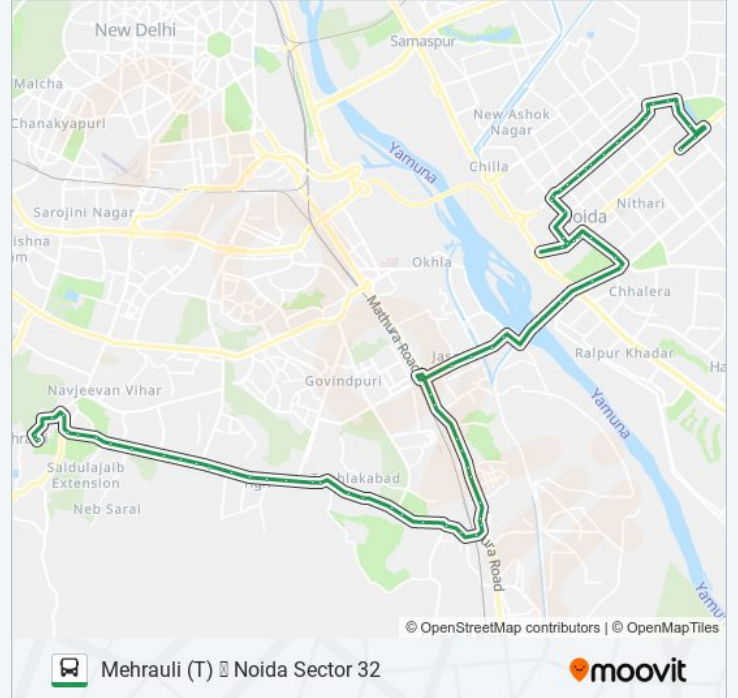

Vayusenabad (Tigri)

Batra Hospital / Satya Narayan Mandir

Hamdard Nagar / Sangam Vihar

Air Force Station

Air Force Station Stop 2

Tughlakabad Village

Kaya Maya Hospital

M.B. Road

Prem Nagar

Lal Kuan

Surajkund Crossing

Prehlab Pur

Rajiv Gandhi Stadium M.B.Road

Badarpur Village

Tughlakabad Metro Station

Power House - Badarpur Road

Onida Factory

Ali Gaon

Haldiram / Mohan Estate Metro Station

Maruti Factory

Madanpur Khadar Crossing

Sarita Vihar

Sarita Vihar Crossing

Jasola Vihar

Shaheen Bagh

Kalandi Kunj

Noida Sector 94

Sector 18 / 37

Noida Sector 37

Botanical Garden

Noida Sector 28

1-A G.I.P.Mall Noida

1-B G.I.P.Mall Noida