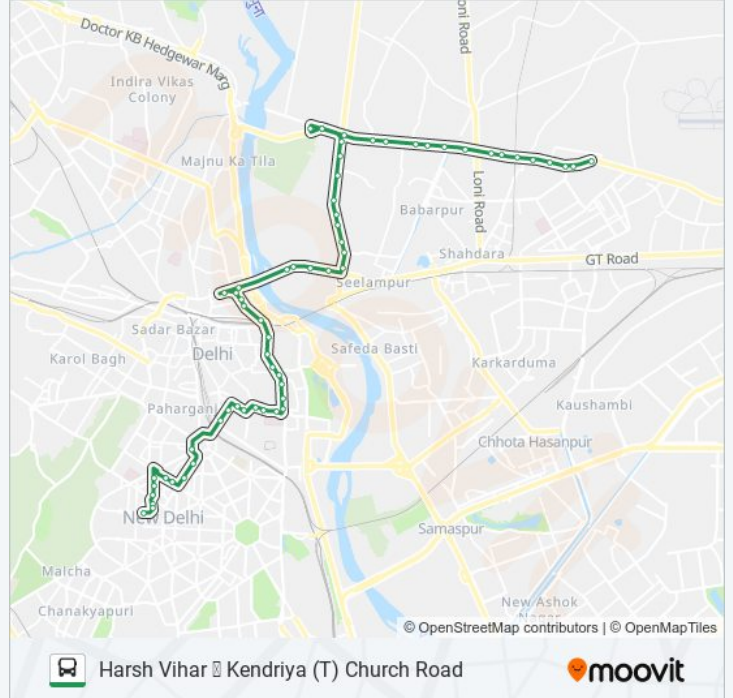

Subhash Park

Jama Masjid

Red Fort

Red Fort

GPO

G.G.S.Indraprastha University

I.S.B.T.Kashmere Gate (Lothian Road)

Kashmere Gate Metro Station

I.S.B.T Nityanand Marg

I.S.B.T.Kashmere Gate

Shastri Park (Metro Depot)

Shastri Park D.M.R.C.Depot

Shyam Giri Mandir

Shastri Park

Shastri Park Pusta Road

Zero Pusta

New Usman Pur Pusta No-1

Pusta No-2

Jagjit Nagar

Ghoda Kartar Nagar (Sadhe Tin Pusta)

5 Pusta Gamri Extension

Garhi Maidu

Khajuri Pusta

Rajeev Nagar (Signature Bridge)

Nanaksar Gurudwara Crossing

Rajeev Nagar

Khajuri

Bhajanpura

B Block Yamuna Vihar

Yamuna Vihar Brijpuri

C4 Yamuna Vihar

Gokulpuri

B R Ambedkar College (Loni Road Xing)