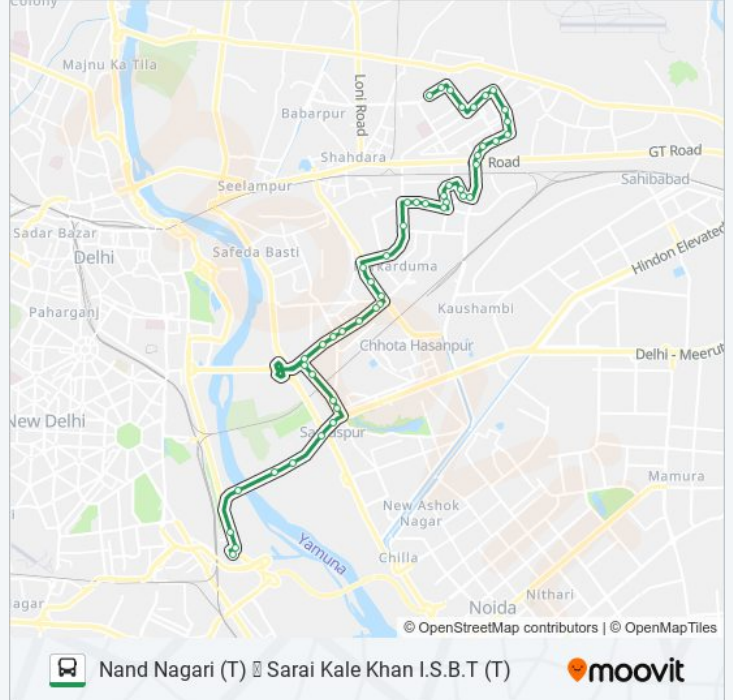

Jagatpuria Block

Karkardooma Court

Suraj Mal Vihar

Satyam Enclave / Jhilmil D.D.A.Flats

Police Station Vivek Vihar

E.S.I.Hospital

Vivekanand Mahila College

Vivekanand Mahila College

Vivek Vihar

Vivek Vihar I.T.I.

Vivek Vihar Girls School

Vivek Vihar Ram Mandir

Surya Nagar

Dilshad Garden Metro Station

Shahdara Border

J&K Pocket Dilshad Garden

Seemapuri

Saiyyad Nagar Dilshad Garden

Seemapuri Depot

Shalimar Garden More

D.L.F.More Seemapuri

Tahir Pur

Anand Gram

Anand Gram Ashram

Sunder Nagari

E Block Nand Nagari

Nand Nagari Terminal

Direction: Sarai Kale Khan I.S.B.T (T)

48 stops

[VIEW LINE SCHEDULE](#)

Nand Nagari (T)

E Block Nand Nagari

243 bus Time Schedule

Sarai Kale Khan I.S.B.T (T) Route Timetable:

Sunday	09:30 - 20:00
Monday	09:30 - 20:00
Tuesday	09:30 - 20:00