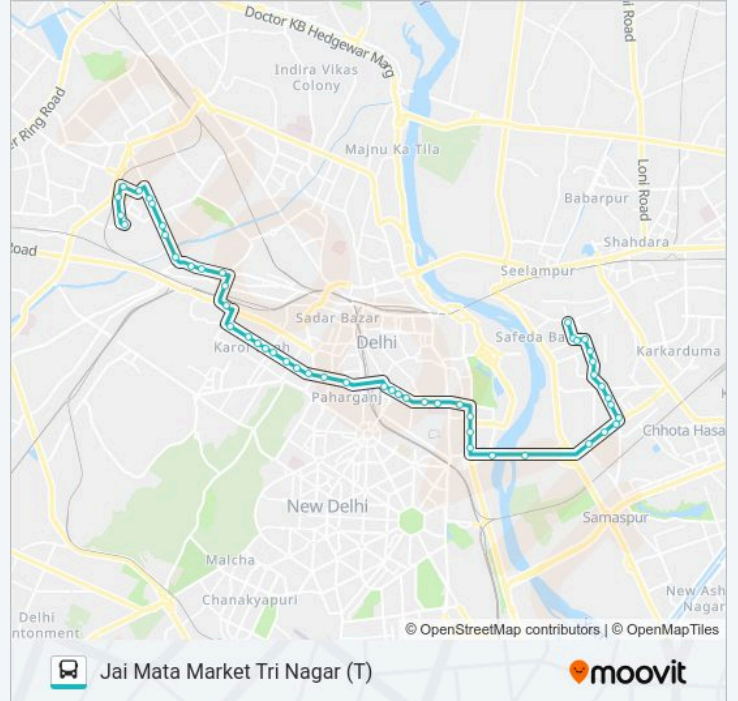

Shastri Nagar Shiv Mandir

Inderlok Metro Station

Shanti Nagar

Kanhaiya Nagar

B-3 Keshav Puram

B-4 Keshav Puram

C-8 Keshav Puram

Keshav Puram C-4

Keshav Puram C-2

A1 Keshav Puram Water Tank

Jai Mata Market Tri Nagar (T)

**Direction: Jheel (T)**

54 stops

**39 bus Time Schedule**

Jheel (T) Route Timetable:

Jai Mata Market Tri Nagar (T)