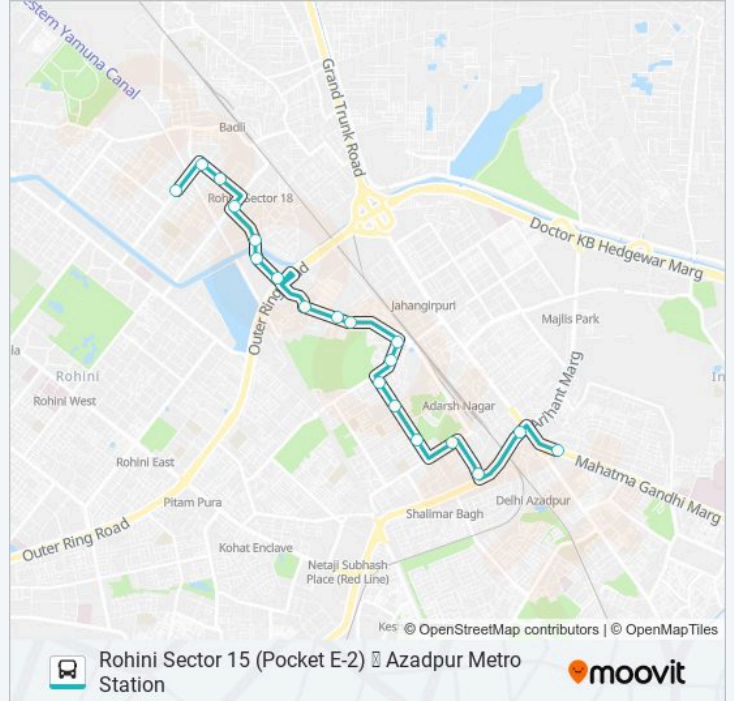

 183

Rohini Sector 15 (Pocket E-2) ↔ Azadpur Metro Station

Get The App

The 183 bus line (Rohini Sector 15 (Pocket E-2) ↔ Azadpur Metro Station) has 2 routes. For regular weekdays, their operation hours are:

(1) Azadpur Metro Station: 20:20 - 22:10(2) Rohini Sector 15 (Pocket E-2): 21:10 - 22:05

Use the Moovit App to find the closest 183 bus station near you and find out when is the next 183 bus arriving.

Direction: Azadpur Metro Station

183 bus Time Schedule

Azadpur Metro Station Route Timetable:

Sunday	20:20 - 22:10
Monday	20:20 - 22:10
Tuesday	20:20 - 22:10
Wednesday	20:20 - 22:10
Thursday	20:20 - 22:10
Friday	20:20 - 22:10
Saturday	20:20 - 22:10

183 bus Info

Direction: Azadpur Metro Station

Stops: 19

Trip Duration: 18 min

Line Summary:

Direction: Rohini Sector 15 (Pocket E-2)

20 stops

[VIEW LINE SCHEDULE](#)