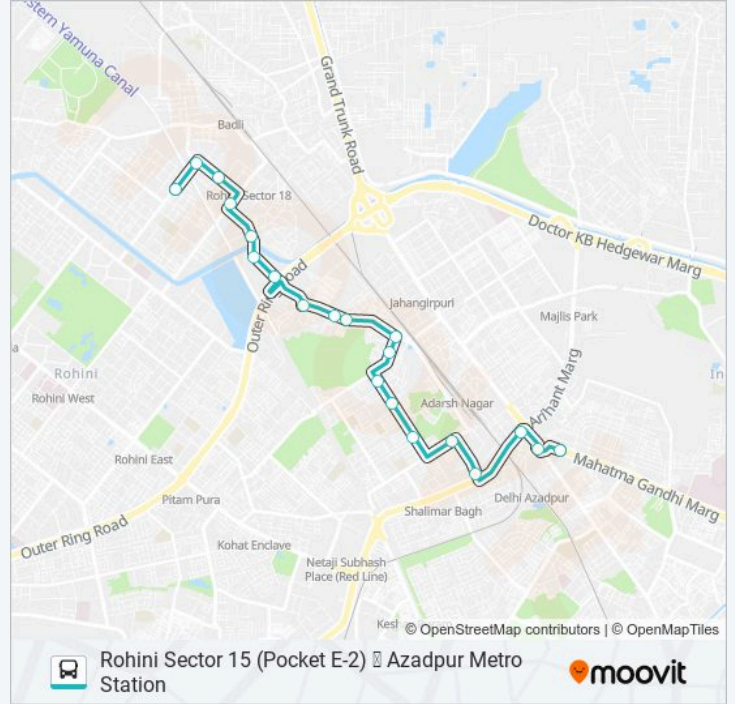

 183

Rohini Sector 15 (Pocket E-2) ↔ Azadpur Metro Station

Get The App

The 183 bus line (Rohini Sector 15 (Pocket E-2) ↔ Azadpur Metro Station) has 2 routes. For regular weekdays, their operation hours are:

(1) Azadpur Metro Station: 20:20 - 22:10(2) Rohini Sector 15 (Pocket E-2): 21:10 - 22:05

Use the Moovit App to find the closest 183 bus station near you and find out when is the next 183 bus arriving.

Direction: Azadpur Metro Station

183 bus Info

Direction: Azadpur Metro Station

Stops: 19

Trip Duration: 18 min

Line Summary:

Direction: Rohini Sector 15 (Pocket E-2)

20 stops

[VIEW LINE SCHEDULE](#)

183 bus Info

Direction: Rohini Sector 15 (Pocket E-2)

Stops: 20

Trip Duration: 18 min

Line Summary:

Rohini Sector 18 Pocket A

Rohini Sector 15 (Pocket E-2)

183 bus time schedules and route maps are available in an offline PDF at moovitapp.com. Use the Moovit App to see live bus times, train schedule or subway schedule, and step-by-step directions for all public transit in New Delhi.