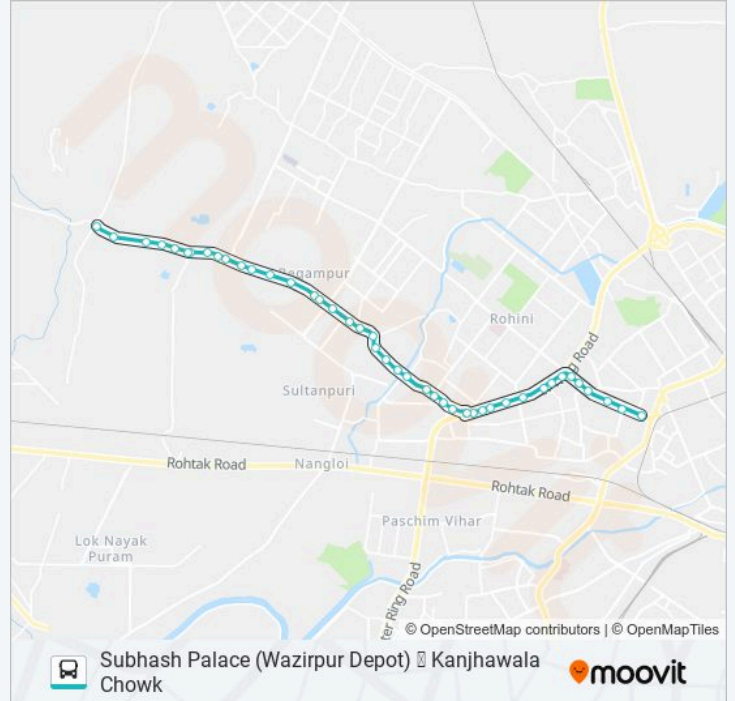

Krishna Vihar

Krishna Vihar Kanjhawala Road

Braham Shakti Hospital

Pooth Kalan

Rohini Sector 20/21 More

Rohini Sector 21

Rohini Sector 22

Begumpur

Rajiv Nagar

Karala Patshala

Sukhbir Nagar

Rama Vihar

Mohammadpur Manjari

Karala School

Karala Village

Karala Crossing

Karala Crossing

DESU Office Karala

Shiv Vihar Bheem Chowk

Radha Swami Satsang

Shivam Plywood / DESU Office Kanjhawala

Kanjhawala Chowk

Direction: Subhash Palace (Wazirpur Depot)

42 stops

[VIEW LINE SCHEDULE](#)

Kanjhawala Chowk

Shivam Plywood

Radha Swami Satsang / Rupali Enclave

Shiv Vihar Bheem Chowk

DESU Office Karala

Karala Crossing

Karala Village

247 bus Time Schedule

Subhash Palace (Wazirpur Depot) Route Timetable:

Sunday	06:25 - 20:25
Monday	06:25 - 20:25
Tuesday	06:25 - 20:25
Wednesday	06:25 - 20:25
Thursday	06:25 - 20:25
Friday	06:25 - 20:25
Saturday	06:25 - 20:25