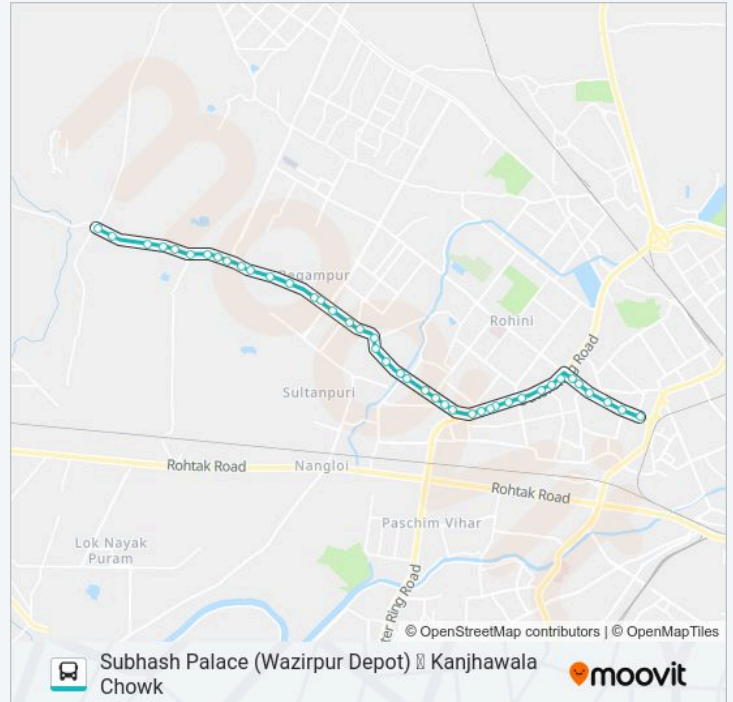

247

Subhash Palace (Wazirpur Depot) ↔ Kanjhawala Chowk

Get The App

The 247 bus line (Subhash Palace (Wazirpur Depot) ↔ Kanjhawala Chowk) has 2 routes. For regular weekdays, their operation hours are:

(1) Kanjhawala Chowk: 07:45 - 21:45(2) Subhash Palace (Wazirpur Depot): 06:25 - 20:25

Use the Moovit App to find the closest 247 bus station near you and find out when is the next 247 bus arriving.

Direction: Kanjhawala Chowk

43 stops

[VIEW LINE SCHEDULE](#)

Subhash Palace (Wazirpur Depot)
Pitampura N.D.Block
Kohat Enclave Metro Station
Vaishali Enclave / Kapil Vihar
J.D.Block Pitampura
Pitampurametro Stn (Madhuvanchowk)
Madhuban Chowk
Madhuban Chowk Outer Ring Road
Saraswati Vihar C Block
Deepali Chowk
Kali Mata Mandir
Puspanjali Enclave
Rohini Depot 3
Mangolpur School
Mangol Pur School (Kanjhawla Road)
Mangolpur Kalan
Mangolpur Kalan Village
Avantika Crossing
Mangolpuri Khurd
Mangolpuri Y Block
Budh Vihar

247 bus Info

Direction: Kanjhawala Chowk

Stops: 43

Trip Duration: 46 min

Line Summary:

Krishna Vihar

Krishna Vihar Kanjhawala Road

Braham Shakti Hospital

247 bus Info

Direction: Subhash Palace (Wazirpur Depot)

Stops: 42

Trip Duration: 50 min

Line Summary:

Kohat Enclave Metro Station

Pitampura N.D.Block

Subhash Palace (Wazirpur Depot)