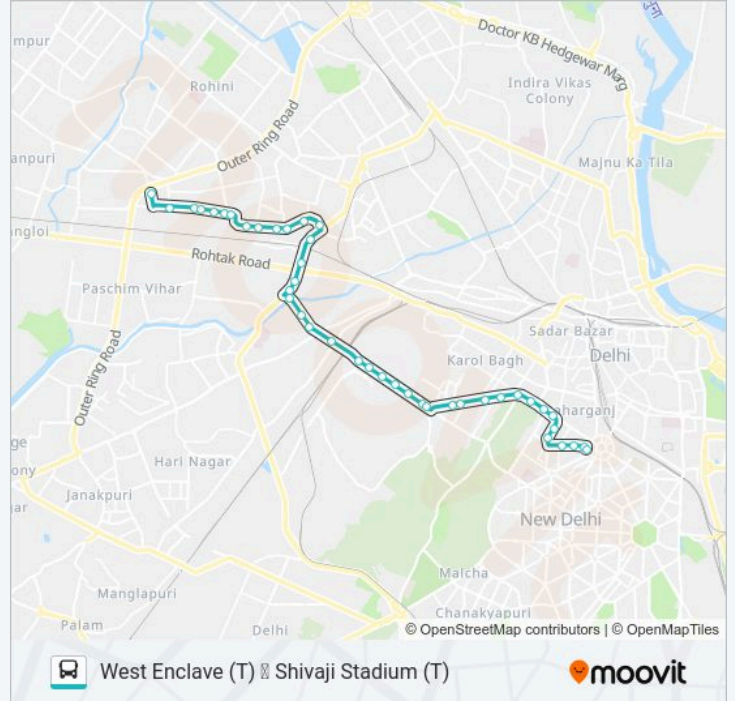

Hanuman Chowk

Pusa Road Petrol Pump Sadhu Vaswani Marg

85EXT bus Time Schedule

West Enclave (T) Route Timetable:

Sunday	06:55 - 22:25
Monday	06:55 - 22:25
Tuesday	06:55 - 22:25
Wednesday	06:55 - 22:25
Thursday	06:55 - 22:25
Friday	06:55 - 22:25
Saturday	06:55 - 22:25

85EXT bus Info

Direction: West Enclave (T)

Stops: 42

Trip Duration: 44 min

Line Summary:

Karol Bagh Metro Station
Karol Bagh (Telephone Exchange)
Rajendra Place
East Patel Nagar
East Patel Nagar
South Patel Nagar (Metro Station)
Patel Nagar West
Shadipur Colony
Shadipur Metro Station
Shadipur Depot
Moti Nagar Industrial Area
Karampura (T)
New Moti Nagar (B Block)
Punjabi Bagh (T)
Punjabi Bagh (T)
East Punjabi Bagh
Punjabi Bagh Terminal
Shakurpur Shiv Mandir
Shakur Pur Jj Colony/ Britannia
Samrat Enclave
Rajdhani Enclave / Mahindra Park
Shakur Basti
Rani Bagh Railway Colony
Rani Bagh
Haryana Maitri Bhawan
Keshav Mahavidyalaya
B.M.Hospital
M.T.N.L.Saraswati Vihar
Aayudh Bhandar
Transport Department
West Enclave (T)