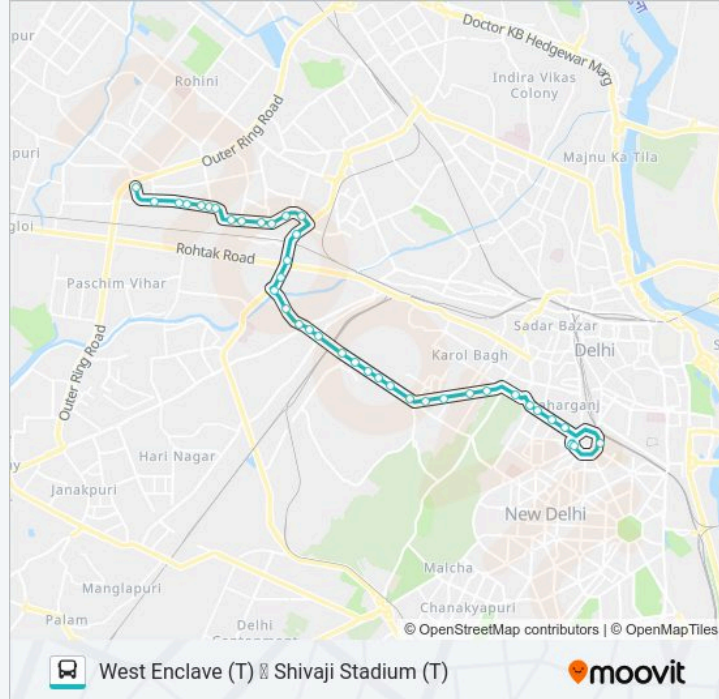

Direction: Shivaji Stadium (T)

39 stops

[VIEW LINE SCHEDULE](#)

West Enclave (T)
Transport Department
Aayudh Bhandar
M.T.N.L.Saraswati Vihar
Bhagwan Mahavir Hospital
Keshav Mahavidyalaya
Haryana Maitri Bhawan
Shri Guru Harkrishan Marg
Rani Bagh Railway Colony
Shakur Basti
Rajdhani Enclave / Mahindra Park
Samrat Enclave
Shakur Pur Jj Colony/ Britannia
Shakurpur Village / Shiv Mandir
Punjabi Bagh
East Punjabi Bagh
Punjabi Bagh (T)
New Moti Nagar (B Block)
Karampura (T)
Moti Nagar Industrial Area
Moti Nagar Industrial Area

85EXT bus Info**Direction:** Shivaji Stadium (T)**Stops:** 39**Trip Duration:** 48 min**Line Summary:**

Shadipur Depot

Shadipur Metro Station

Shadipur Colony

West Patel Nagar

Patel Nagar Metro Station

East Patel Nagar

Sucheta Kriplani Hospital

Super Bazar

Shivaji Stadium (T) Connaught Circle Road

Shivaji Stadium (T)

Direction: West Enclave (T)

42 stops

[VIEW LINE SCHEDULE](#)

Shivaji Stadium (T)

Hanuman Chowk

Pusa Road Petrol Pump Sadhu Vaswani Marg

85EXT bus Time Schedule

West Enclave (T) Route Timetable:

Sunday	06:55 - 22:25
Monday	06:55 - 22:25
Tuesday	06:55 - 22:25
Wednesday	06:55 - 22:25
Thursday	06:55 - 22:25
Friday	06:55 - 22:25
Saturday	06:55 - 22:25