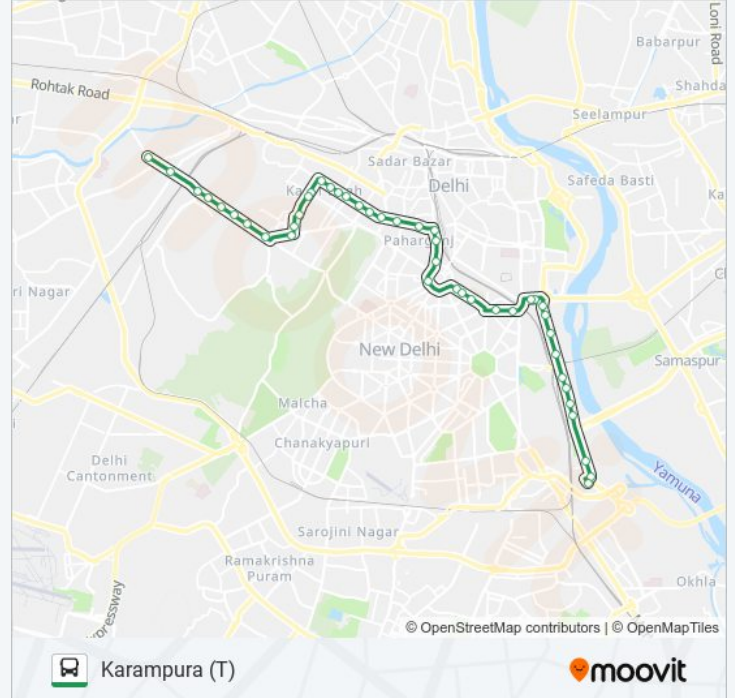

Use the Moovit App to find the closest 318 bus station near you and find out when is the next 318 bus arriving.

Direction: Karampura (T)

44 stops

[VIEW LINE SCHEDULE](#)

- Sarai Kale Khan I.S.B.T (T)
- Sarai Kale Khan I.S.B.T (T)
- Sarai Kale Khan
- Indraprastha Park
- Nizamuddin Road Bridge
- Millenium Cluster Depot
- Railway Road Bridge
- Pragati Power Station
- Indraprastha Depot
- I.P. Power Station
- I T O Ring Road
- I.T.O.
- I.T.O. - A.G.C.R.
- Tilak Bridge
- Mandi House
- Modern School
- Barakhamba Metro Station
- Statesman House
- Shivaji Stadium (T) Connaught Circle Road
- Marina Hotel
- New Delhi Railway Station Gate No.1
- New Delhi Railway Station Flyover

318 bus Info

Direction: Karampura (T)

Stops: 44

Trip Duration: 56 min

Line Summary:

Paharganj Dispensary

Police Station Pahar Ganj

Jhandewalan

Prasad Nagar

Rs Satsang

Rajendra Place

East Patel Nagar

South Patel Nagar (Metro Station)

Patel Nagar West

Shadipur Colony

Shadipur Metro Station

Shadipur Depot

Moti Nagar Industrial Area

Karampura (T)

Direction: Sarai Kale Khan I.S.B.T (T)

40 stops

[VIEW LINE SCHEDULE](#)

Karampura (T)

Moti Nagar Industrial Area