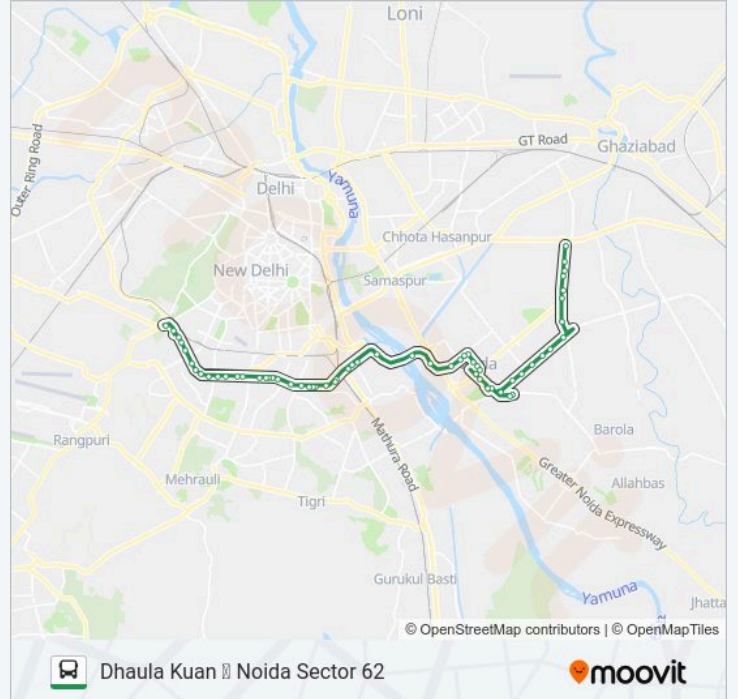

Noida Sector 27 Market

Noida Sector 27 Chowk

Noida Sector 19b

Pani Ki Tanki Sector 19

Rajnigandha

BHEL

D.N.D.Border Toll Plaza

Yamuna Bridge West

Toll Road Corner

Maharani Bagh

Maharani Bagh (Ashram)

Maharani Bagh / Ashram Metro Station

Nehru Nagar

Sri Niwaspuri (P.G.D.A.V.College) Lajpat Nagar

Lajpat Nagar

Lajpat Nagar

Ring Road (Near Gupta Market)

Gupta Market

Moolchand Flyover

Andrews Ganj

South Extension 2

South Extension

South Extension

South Extension 1

A.I.I.M.S Delhi

SJ Hospital

Raj Nagar

Nauroji Nagar

Africa Avenue

Hyatt Hotel

Rk Puram Sec-12

R.K.Puram Sector 12