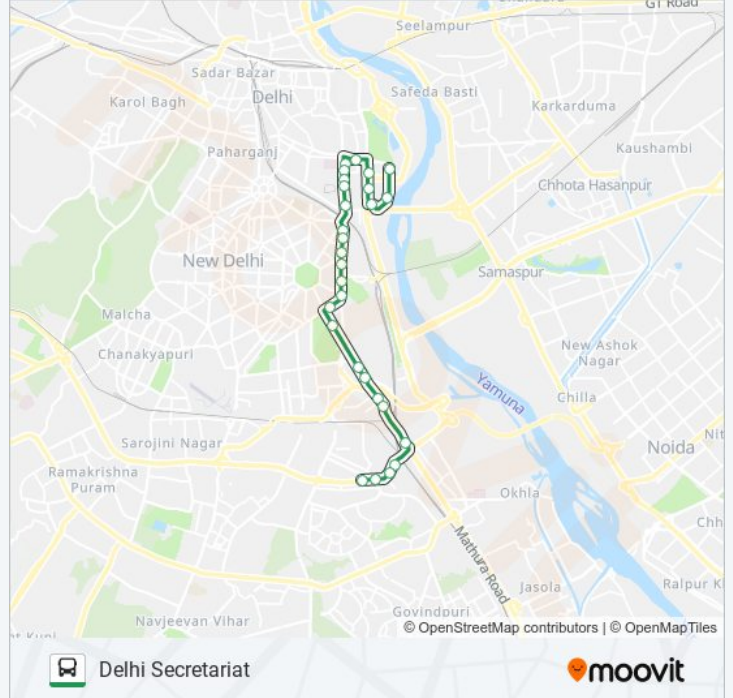

Ambedkar Stadium Terminal

Gandhi Darshan

I.G.Stadium

I.T.O Ring Road

Delhi Secretariat Gate No.7

Delhi Secretariat

Direction: Lajpat Nagar

25 stops

[VIEW LINE SCHEDULE](#)

Delhi Secretariat

Rajghat Gandhi Darshan

Ambedkar Stadium Terminal

Ambedkar Stadium

Delhi Gate

Shaheed Park Bhagat Singh (T)

Express Building

I.T.O.Crossing Lala Ram Charan Aggarwal Chowk

Supreme Court

Supreme Court Metro Station

Pragati Maidan Gate No.5

I.T.P.O.Gate No.3

National Stadium

Zoo

Sunder Nagar

Sunder Nagar

Delhi Public School

Police Station Nizamuddin (Dargah)

334 bus Time Schedule

Lajpat Nagar Route Timetable:

Sunday	11:25 - 22:05
Monday	11:25 - 22:05
Tuesday	11:25 - 22:05
Wednesday	11:25 - 22:05
Thursday	11:25 - 22:05
Friday	11:25 - 22:05
Saturday	11:25 - 22:05

334 bus Info

Direction: Lajpat Nagar

Stops: 25

Trip Duration: 26 min

Line Summary: