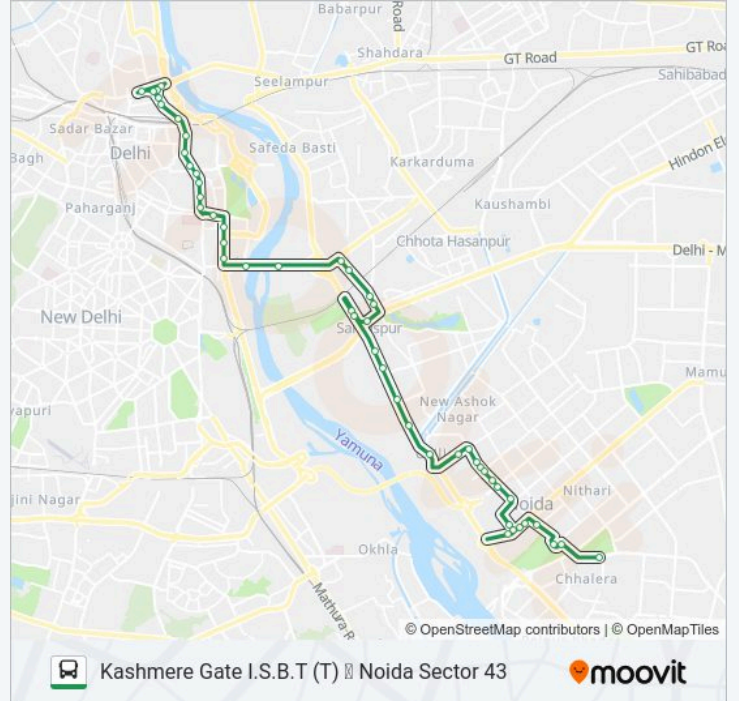

Delhi Police Apartments

Akhardham Mandir Metro Station

Akhardham Mandir Metro Station

Pandav Nagar / Samaspur Jagir Village

Mother Dairy

Ganesh Nagar

Shakarpur School Block

Laxmi Nagar / Shakarpur Crossing

Rainy Well

Delhi Secretariat

I.T.O.Ring Road

I.G.Stadium

Gandhi Darshan

Ambedkar Stadium Terminal

Delhi Gate

Darya Ganj Golcha Cinema

Darya Ganj / Subhash Nagar

Subhash Park

Jama Masjid

Red Fort

Red Fort

GPO

G.G.S.Indraprastha University

I.S.B.T.Kashmere Gate (Lothian Road)

Kashmere Gate Metro Station

I.S.B.T Nityanand Marg

I.S.B.T.Kashmere Gate

Kashmere Gate I.S.B.T (T)

Direction: Noida Sector 43

46 stops

[VIEW LINE SCHEDULE](#)

Kashmere Gate I.S.B.T (T)

347 bus Time Schedule

Noida Sector 43 Route Timetable:

Sunday	07:00 - 21:45
Monday	07:00 - 21:45