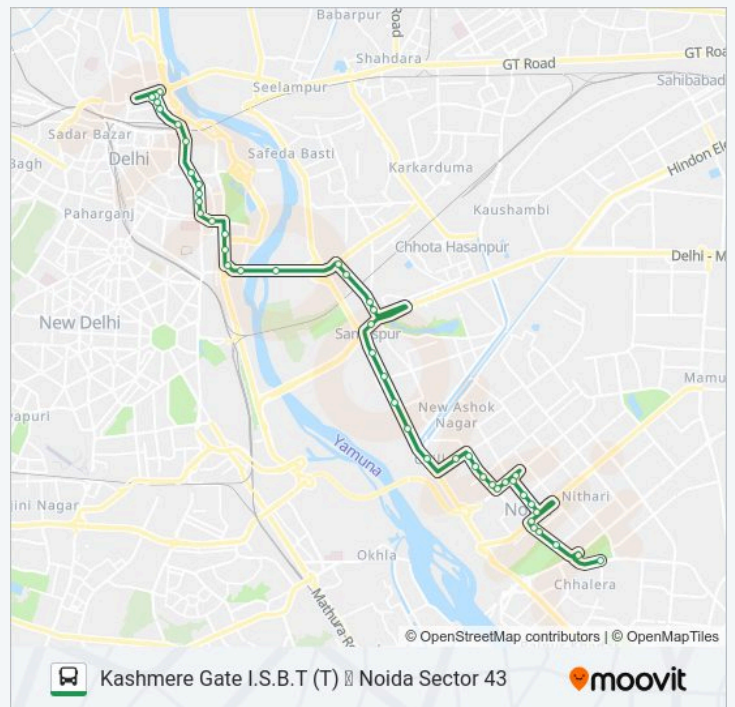

Use the Moovit App to find the closest 347 bus station near you and find out when is the next 347 bus arriving.

Direction: Kashmere Gate I.S.B.T (T)

49 stops

[VIEW LINE SCHEDULE](#)

- Noida Sector 43
- Botanical Garden
- Noida Sector 37 (Botanical Garden Metro Station)
- Noida Sector 28
- 1-A G.I.P.Mall Noida
- 1-B G.I.P.Mall Noida
- D.L.F.Mall
- Film City More Underpass
- Wave Cinema
- Noida Sector 17
- Rajnigandha Chowk
- Noida Sector 16 Metro
- Noida Sector 3
- Naya Bans
- Sector 15 Block D
- Noida Sector 15 Metro
- Noida Sector 15
- Hindon Regulator
- Mayur Place
- Samachar Apartments
- Mayur Vihar Phase 1 X-Ing

Tuesday	07:00 - 21:45
Wednesday	07:00 - 21:45
Thursday	07:00 - 21:45
Friday	07:00 - 21:45
Saturday	07:00 - 21:45

347 bus Info

Direction: Noida Sector 43

Stops: 46

Trip Duration: 59 min

Line Summary:

Rajnigandha