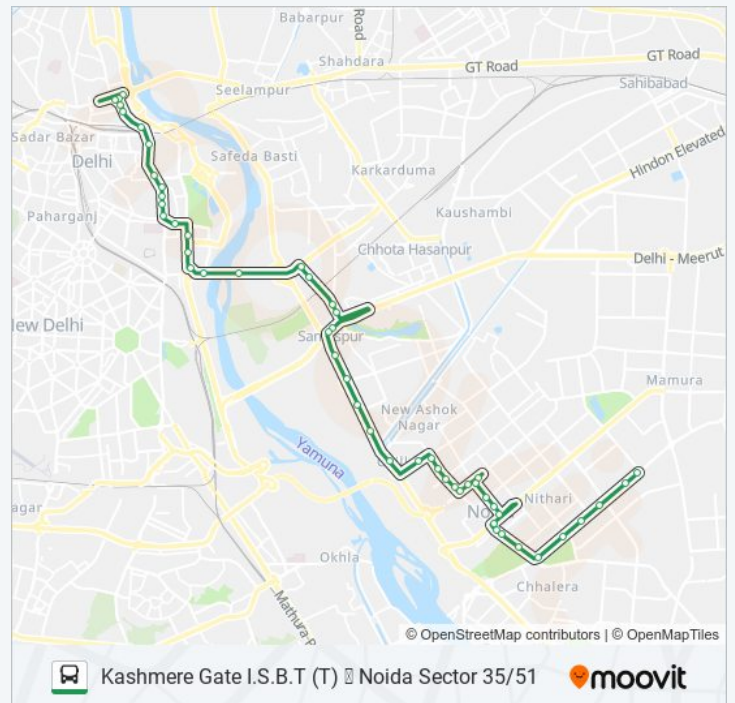

347 bus Info

Direction: Kashmere Gate I.S.B.T (T)

Stops: 56

Trip Duration: 70 min

Line Summary:

Sector 15 Block D

Noida Sector 15 Metro

Noida Sector 15

Sunday	04:50 - 19:35
Monday	04:50 - 19:35
Tuesday	04:50 - 19:35
Wednesday	04:50 - 19:35
Thursday	04:50 - 19:35
Friday	04:50 - 19:35
Saturday	04:50 - 19:35

347 bus Info

Direction: Noida Sector 35/51

Stops: 51

Trip Duration: 68 min

Line Summary:

Mayur Place

Hindon Regulator

Noida Sector 15

Noida Sector 15 Metro

Sector 15 Block D

Noida Sector 3