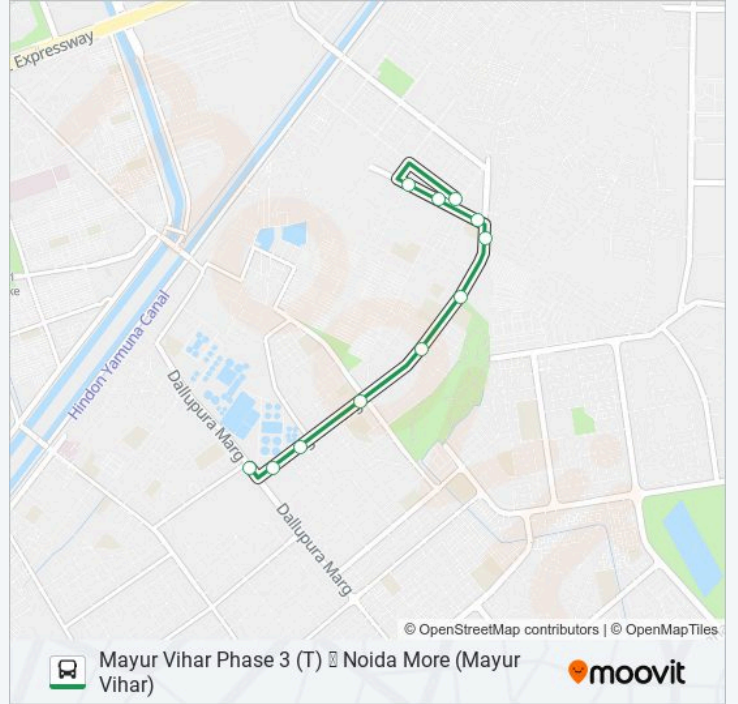

378

Mayur Vihar Phase 3 (T) → Noida More (Mayur Vihar)

Get The App

The 378 bus line Mayur Vihar Phase 3 (T) → Noida More (Mayur Vihar) has one route. For regular weekdays, their operation hours are:

(1) Noida More (Mayur Vihar): 11:40

Use the Moovit App to find the closest 378 bus station near you and find out when is the next 378 bus arriving.

Direction: Noida More (Mayur Vihar)

11 stops

[VIEW LINE SCHEDULE](#)

- Mayur Vihar Phase 3 (T)
- Sapera Basti Crossing
- Kerala School
- Kerala School Mayur Vihar Phase 3
- Khora Colony
- C.R.P.F.Camp Mayur Vihar
- Mayur Vihar Phase III A1 Block
- Bharti Public School
- New Kondali A1 Crossing
- Mayur Vihar Phase 3 Crossing
- Noida More (Mayur Vihar)

378 bus Time Schedule

Noida More (Mayur Vihar) Route Timetable:

Sunday	11:40
Monday	11:40
Tuesday	11:40
Wednesday	11:40
Thursday	11:40
Friday	11:40
Saturday	11:40

378 bus Info

Direction: Noida More (Mayur Vihar)

Stops: 11

Trip Duration: 9 min

Line Summary:

378 bus time schedules and route maps are available in an offline PDF at moovitapp.com. Use the Moovit App to see live bus times, train schedule or subway schedule, and step-by-step directions for all public transit in New Delhi.