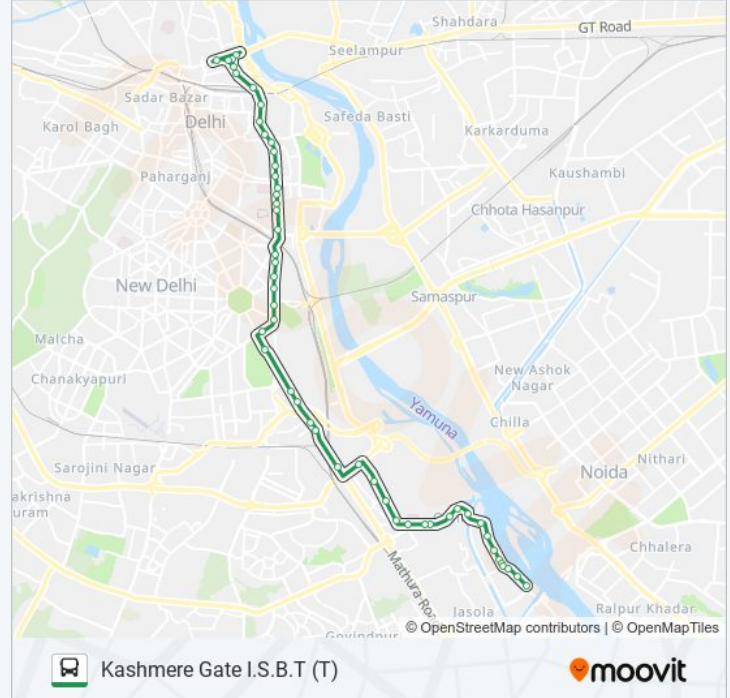

I.S.B.T.Kashmere Gate

Kashmere Gate I.S.B.T (T)

**Direction: Okhla Extension (Abul Fazal Enclave)**

49 stops

[VIEW LINE SCHEDULE](#)

**402 bus Time Schedule**

Okhla Extension (Abul Fazal Enclave) Route  
Timetable: