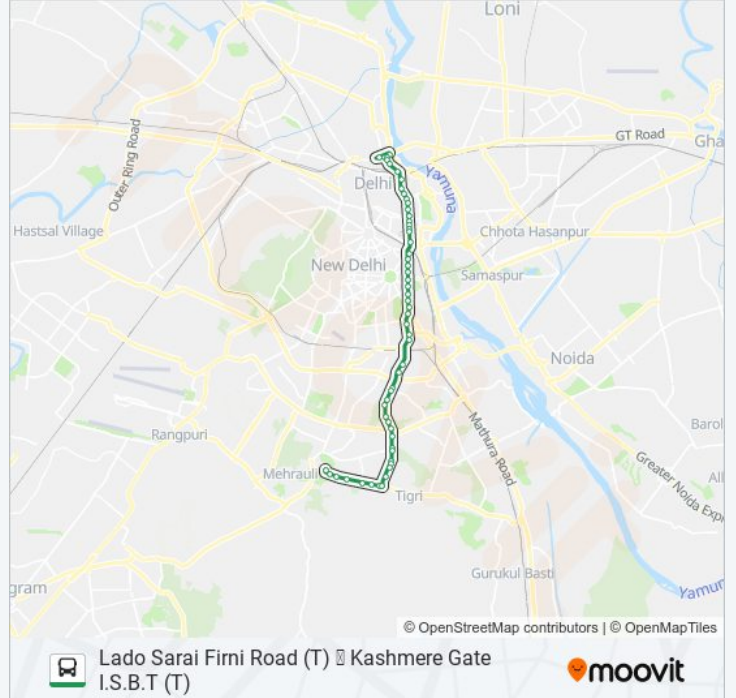

Use the Moovit App to find the closest 419 bus station near you and find out when is the next 419 bus arriving.

Direction: Kashmere Gate I.S.B.T (T)

56 stops

[VIEW LINE SCHEDULE](#)

Lado Sarai Firni Road (T)
Lado Sarai Dhaula Peer
Saidulajab / Saket Metro Sation
Maidan Garhi Crossing
Saket Crossing
Asian Market
Institute Of Pharmacy (D.I.P.S.A.R.)
Ambedkar Nagar (T)
Madangiri D.D.A.Flats Khanpur
Pushp Vihar
Pushp Bhawan
Pushpa Bhavan
Sheikh Sarai Phase 2
Sheikh Sarai
Chirag Delhi
Panchsheel Enclave
Krishi Vihar
Krishi Vihar
Siri Fort Road More
Sadiq Nagar Indian School
Central School

419 bus Info

Direction: Kashmere Gate I.S.B.T (T)

Stops: 56

Trip Duration: 64 min

Line Summary:

Central School
M.C.K.R.Hospital
Defence Colony (Lajpat Nagar Metro Station)
Pant Nagar
C.G.O.Complex (J.L.N.Stadium)
Lodhi Hotel
Amir Khusro Park / Oberoi Hotel
Delhi Public School
Sunder Nagar
Sunder Nagar
Zoo
National Stadium
I.T.P.O.Gate No.3
Pragati Maidan Gate No. 5
Supreme Court Metro Station
Pragati Maidan Metro Station
I.T.O.Crossing Lala Ram Charan Aggarwal Chowk
Express Building
Shaheed Park Bhagat Singh (T)
Delhi Gate
Ambedkar Stadium
Delhi Gate
Darya Ganj Golcha Cinema
Darya Ganj / Subhash Nagar
Subhash Park
Jama Masjid
Red Fort
Red Fort
GPO
G.G.S.Indraprastha University
I.S.B.T.Kashmere Gate (Lothian Road)
Kashmere Gate Metro Station
I.S.B.T Nityanand Marg

I.S.B.T.Kashmere Gate

Kashmere Gate I.S.B.T (T)

Direction: Lado Sarai Firni Road (T)

55 stops

[VIEW LINE SCHEDULE](#)

Kashmere Gate I.S.B.T (T)

I.S.B.T.Kashmere Gate

Kashmere Gate Metro Station