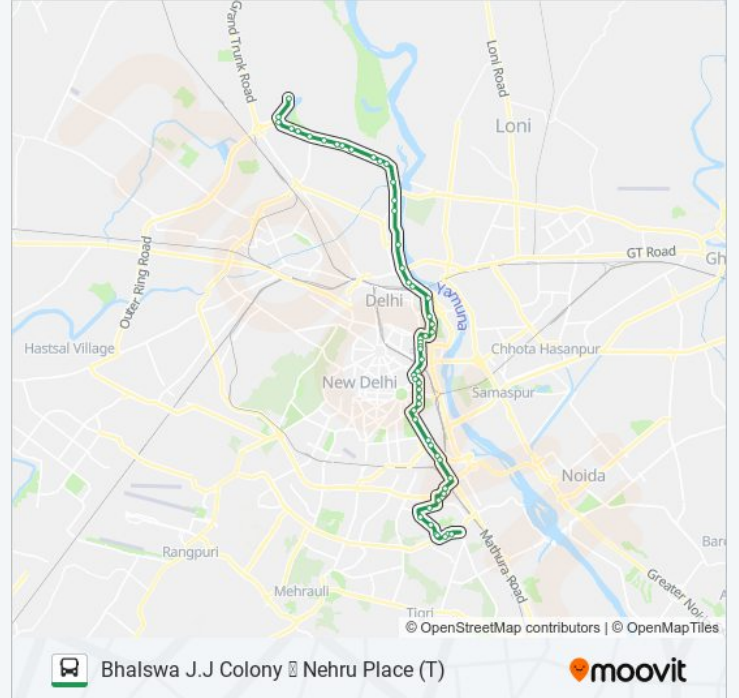

## Direction: Nehru Place (T)

55 stops

[VIEW LINE SCHEDULE](#)

Bhalaswa J.J.Colony  
Gujjar Chowk Bhalaswa  
Bhalswa Xing  
Bhalaswa Crossing  
Babu Jagjiwan Ram Hospital  
Ahangirpuri E Bk.  
Mukundpur Chowk  
Christian Kabristan  
Burari Crossing  
C.V Raman I.T.I  
Gopal Pur Crossing  
Gandhi Vihar  
Gopalpur  
Wazirabad Crossing (G.T.Road)  
Pwd Office / Aruna Nagar Ring Road  
Majnu Ka Tila Outer Ring Road  
Metcalf House  
I.S.B.T.Kashmere Gate (O.R.R.)  
Yamuna Bazar / G.G.S.Indraprastha University  
Kashmere Gate  
Hanuman Mandir (Mg Road)  
Vijay Ghat by Pass  
Geeta Colony Pul  
Shanti Van Crossing  
Shanti Van  
Shakti Sthal  
Raj Ghat  
Ambedkar Stadium Terminal  
Ambedkar Stadium