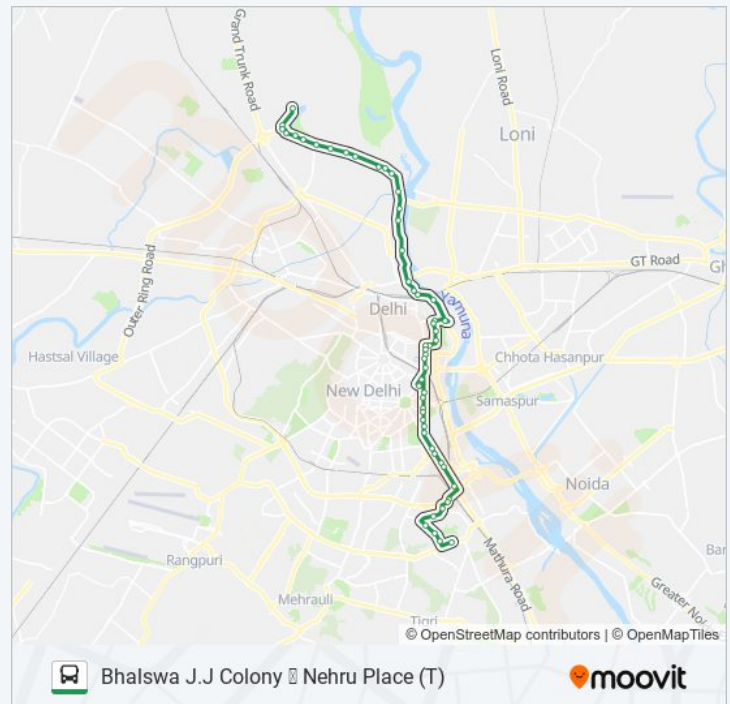

## Direction: Nehru Place (T)

55 stops

[VIEW LINE SCHEDULE](#)

Bhalaswa J.J.Colony  
Gujjar Chowk Bhalaswa  
Bhalswa Xing  
Bhalaswa Crossing  
Babu Jagjiwan Ram Hospital  
Ahangirpuri E Bk.  
Mukundpur Chowk  
Christian Kabristan  
Burari Crossing  
C.V Raman I.T.I  
Gopal Pur Crossing  
Gandhi Vihar  
Gopalpur  
Wazirabad Crossing (G.T.Road)  
Pwd Office / Aruna Nagar Ring Road  
Majnu Ka Tila Outer Ring Road  
Metcalf House  
I.S.B.T.Kashmere Gate (O.R.R.)  
Yamuna Bazar / G.G.S.Indraprastha University  
Kashmere Gate  
Hanuman Mandir (Mg Road)  
Vijay Ghat by Pass  
Geeta Colony Pul  
Shanti Van Crossing  
Shanti Van  
Shakti Sthal  
Raj Ghat  
Ambedkar Stadium Terminal  
Ambedkar Stadium

## 447 bus Info

**Direction:** Nehru Place (T)

**Stops:** 55

**Trip Duration:** 83 min

**Line Summary:**

Delhi Gate

Shaheed Park Bhagat Singh (T)

Express Building