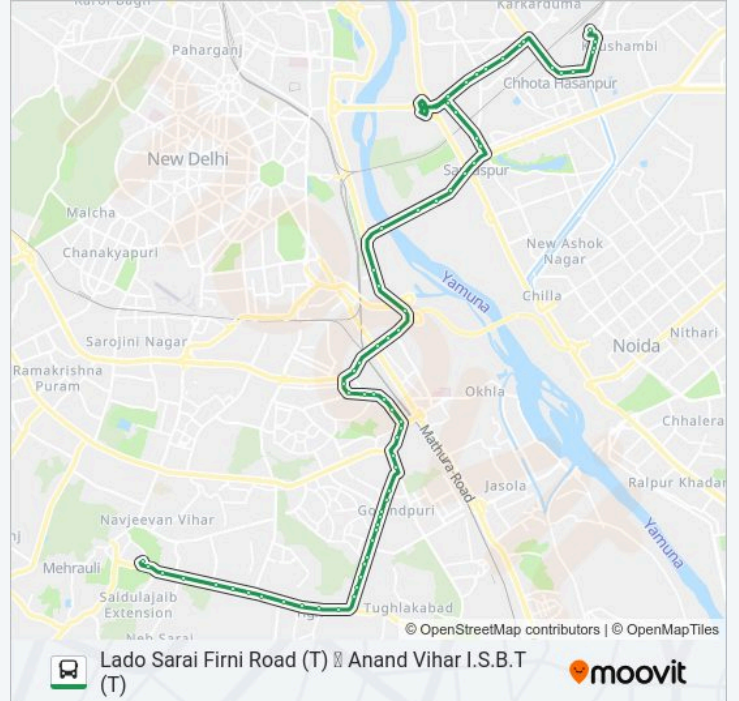

Rampuri Gali No 13

Govindpuri Gali No 5

Govind Puri

Govind Puri Metro Station

Kalkaji Mandir

Kalkaji Temple

N.S.I.C.

Laghu Udyog Sansthan(Modimill)

Okhla Sabzi Mandi

Sri Niwas Puri Depot (S.N.P.D.)

C Block East Of Kailash

B-Block East Kailash

Garhi Village

Lajpat Nagar Crossing

P.G.D.A.V.College

Nehru Nagar

Maharani Bagh / Ashram Metro Station

Maharani Bagh / Ashram

Maharani Bagh / Ashram

Gurudwara Bala Sahib

Sarai Kale Khan I.S.B.T (T)

Sarai Kale Khan

Nizamuddin Road Bridge

Nizamuddin Road Bridge / C.P.W.D.Office

Khel Gaon

Baba Bishamber Dass Ashram

Pusta Crossing Akshardham Mandir

Pandav Nagar / Samaspur Jagir Village

Mother Dairy

Ganesh Nagar

Shakarpur School Block

Laxmi Nagar / Shakarpur Crossing