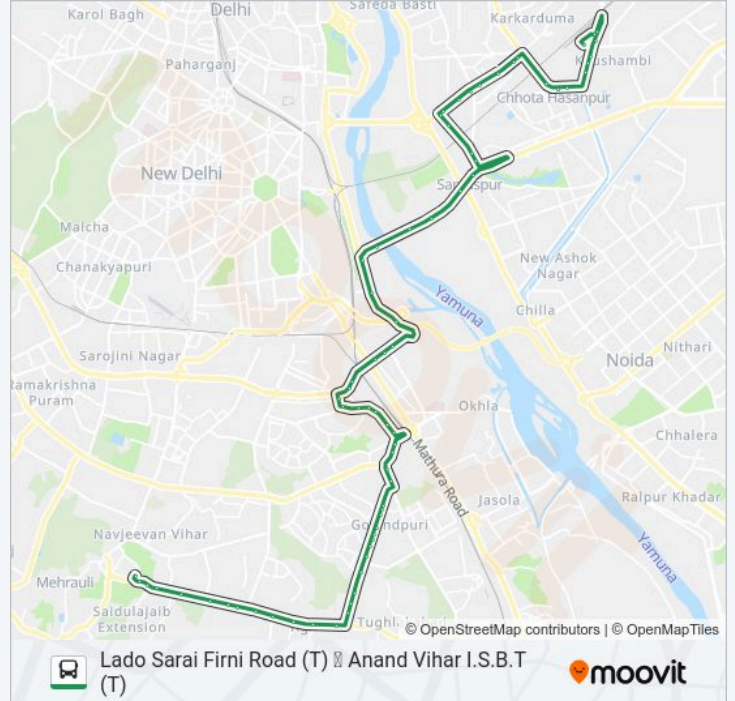

Shakarpur Crossing

Shakarpur

Laxmi Nagar Metro Station

Laxmi Nagar / Shakarpur Crossing

Shakarpur School Block

Ganesh Nagar

Mother Dairy

Samaspur Jagir Village

Pusta Crossing Akshardham Mandir

Khel Gaon

Nizamuddin Road Bridge / C.P.W.D.Office

Nizamuddin Road Bridge

Nizamuddin Road Bridge

Sarai Kale Khan I.S.B.T (T)

Gurudwara Bala Sahib

Maharani Bagh

Maharani Bagh (Ashram)

Maharani Bagh / Ashram Metro Station

Nehru Nagar

Sri Niwaspuri (P.G.D.A.V.College) Lajpat Nagar

Lajpat Nagar Crossing

Garhi Village

B-Block East Kailash

C-Block East Of Kailash

Sri Niwas Puri Depot (S.N.P.D.)

Okhla Sabzi Mandi

Laghu Udyog Sansthan (Modimill)

N.S.I.C.

Kalkaji Temple

Kalkaji Mandir

Govind Puri Metro Station

Govind Puri