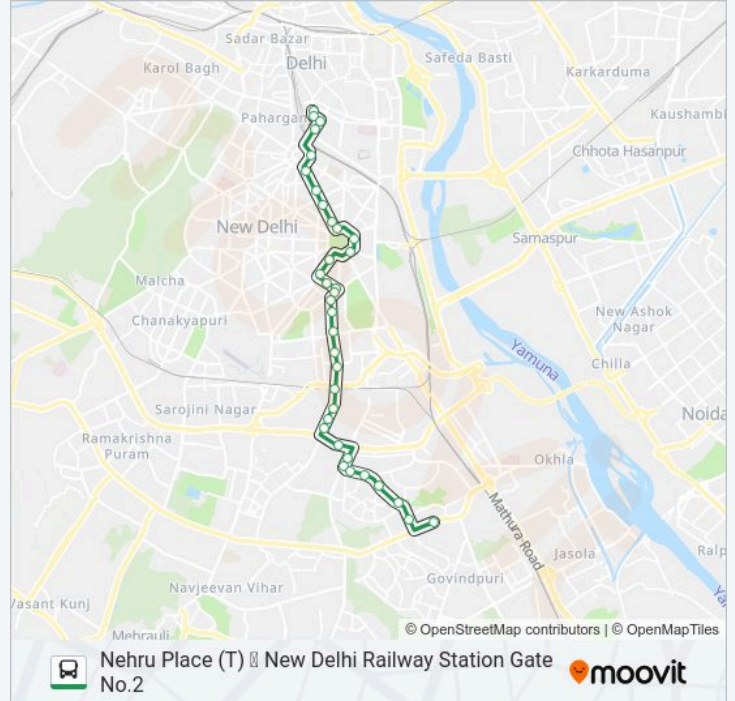

Sunehari Pulla Depot / Jawahar Lal Nehru Stadium

Sewa Nagar Railway Xing

Sukhdev Market Kotla

Defence Colony (Homyopathic College)

P.T.College (Kotla)

Andrews Ganj

Central School (Andews Ganj)

Central School

Central School

Lady Shri Ram College

Kailash Colony Metro Station

Sant Nagar

Nehru Place

Nehru Place Terminal

Direction: New Delhi Railway Station Gate No.2

34 stops

[VIEW LINE SCHEDULE](#)

Nehru Place Terminal

Nehru Place

Nehru Place

Sant Nagar

Kailash Colony Metro Station

Lady Shri Ram College

Central School

Central School

Andrews Ganj

Kotla Mubarakpur

P.T.College (Kotla)

Defence Colony (Homeopathic College)

Sukhdev Market Kotla

Sewa Nagar Railway Xing

440A bus Time Schedule

New Delhi Railway Station Gate No.2 Route
Timetable:

Sunday	09:10 - 20:10
Monday	09:10 - 20:10
Tuesday	09:10 - 20:10
Wednesday	09:10 - 20:10
Thursday	09:10 - 20:10
Friday	09:10 - 20:10
Saturday	09:10 - 20:10

440A bus Info

Direction: New Delhi Railway Station Gate No.2

Stops: 34

Trip Duration: 35 min

Line Summary: