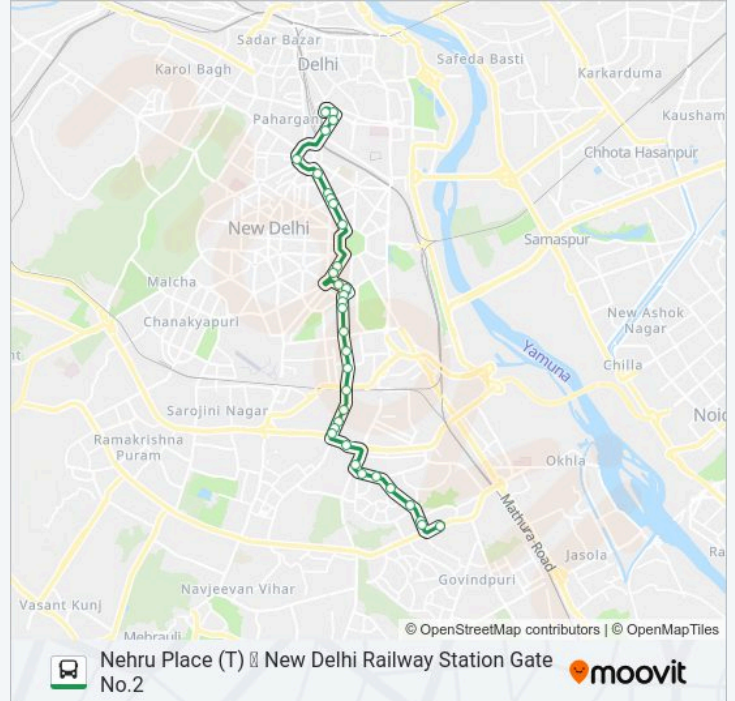

Sunehari Pulla Depot / Jawahar Lal Nehru Stadium

Pragati Vihar

Dayal Singh College

Bharti Nagar

Sujan Singh Park

Sujan Singh Park

Khan Market

Humayun Road

Humayun Road Khan Market

Shahjahan Road U.P.S.C.

Baroda House

Bhartiya Vidya Bhawan

Max Muller Bhawan (K.G.Road)

Max Mueller Bhawan

Scindia House / Kailash Bhavan

Shivaji Stadium (T) Connaught Circle Road

Shivaji Park

Vivekanand Marg / Minto Road

Ps Kamla Market

New Delhi Railway Station Gate No.2

440A bus time schedules and route maps are available in an offline PDF at moovitapp.com. Use the Moovit App to see live bus times, train schedule or subway schedule, and step-by-step directions for all public transit in New Delhi.

© 2024 Moovit - All Rights Reserved