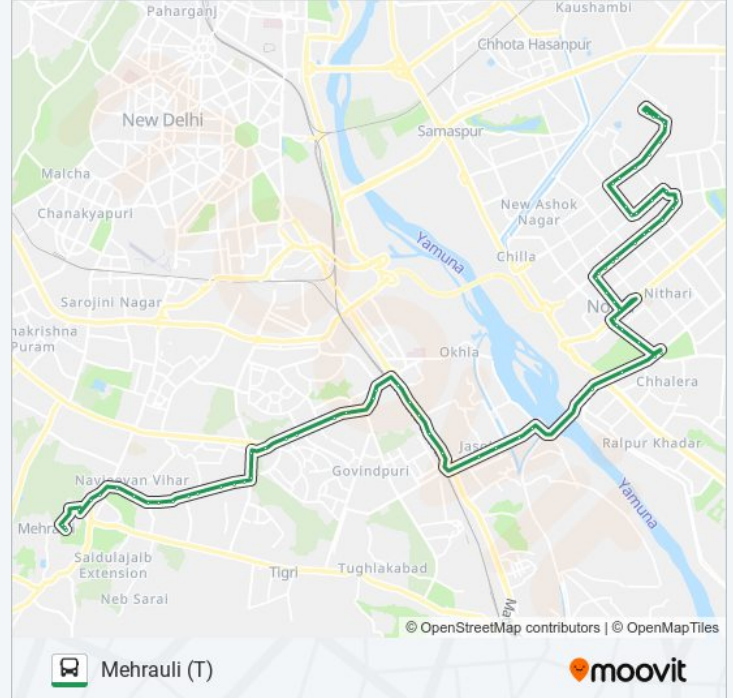

H Block Market Sector-11

Noida Sector 12a Block

Metro Hospital

Noida Sector 56

Noida Sector 22 Block-I

Raghunathpur

Noida Sector 22

Noida Stadium

Noida Stadium

Sector 21

Police Station Sector-20

Sector-9

Sector 19 Telephone Exchange

U.P.P.C.L. Office Section

Noida Sector 19b

Noida Sector 27 Chowk

Noida Sector 27 Market

Noida Sector 28

Atta Chowk

Noida Sector 28

Noida Sector 29

Botanical Garden

Noida Sector 37

Noida Sector 37

Sector 44

Mahamaya Flyover

Kalindi Kunj

Shaheen Bagh

Jasola Vihar

Sarita Vihar Crossing

Jasola Apollo Hospital

Harkesh Nagar

Okhla Tank