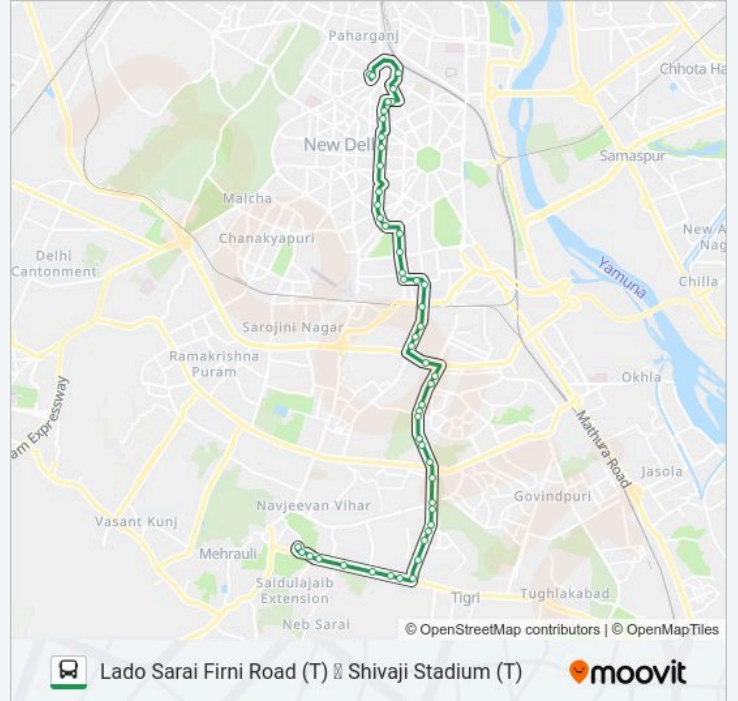

Dhaura Peer

Lado Sarai Firni Road (T)

**Direction: Shivaji Stadium (T)**

44 stops

[VIEW LINE SCHEDULE](#)