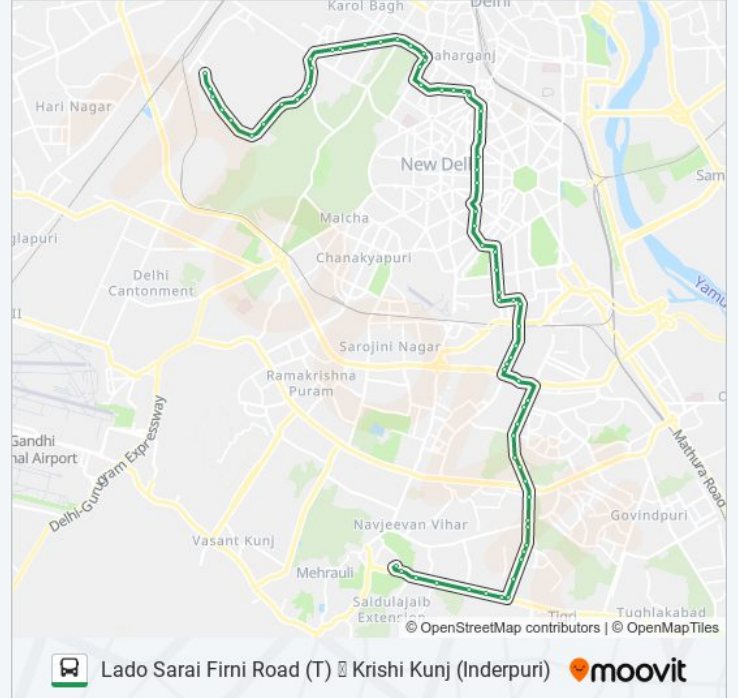

Central School

Andrews Ganj

Kotla Mubarakpur

P.T.College (Kotla)

Defence Colony (Homeopathic College)

Sukhdev Market Kotla

Sewa Nagar Railway Xing

Sunehari Pulla Depot / Jawahar Lal Nehru Stadium

Central School Lodhi Colony

Lodhi Colony

18 Block Lodhi Colony

Lodhi Road Crossing

Max Mueller Marg

Prithviraj Road Crossing

Claridges Hotel

Motilal Nehru Place

National Museum

National Archives

Windsor Place

Western Court

Indian Oil Bhavan

Shivaji Stadium (T) Connaught Circle Road

Shivaji Stadium (T) S.B.S.Marg

Shaheed Bhagat Singh Marg

Shaheed Bhagat Singh Marg

Gole Market

Mandir Marg Police Station

Balmiki Mandir

Panchkuian Road Banwai Lal Hospital

Meghdoot Bhawan

Hanuman Chowk

Pusa Road Petrol Pump Sadhu Vaswani Marg