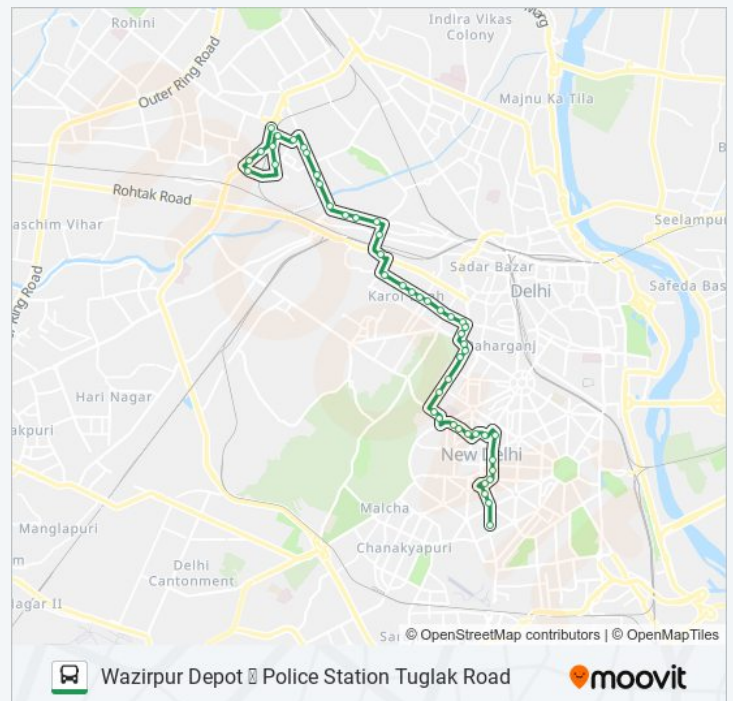

Wazirpur Depot Police Station Tuglak Road

Get The App

The 610 bus line (Wazirpur Depot Police Station Tuglak Road) has 2 routes. For regular weekdays, their operation hours are:

(1) Police Station Tuglak Road: 09:40 - 21:10(2) Wazirpur Depot: 11:50 - 22:40

### 610 bus Time Schedule

Wazirpur Depot Route Timetable:

Sunday	11:50 - 22:40
Monday	11:50 - 22:40
Tuesday	11:50 - 22:40
Wednesday	11:50 - 22:40
Thursday	11:50 - 22:40
Friday	11:50 - 22:40
Saturday	11:50 - 22:40

### 610 bus Info

**Direction:** Wazirpur Depot

**Stops:** 48

**Trip Duration:** 44 min

**Line Summary:**

Thana D.B. Gupta Road

Prahlad Market

Khalsa College