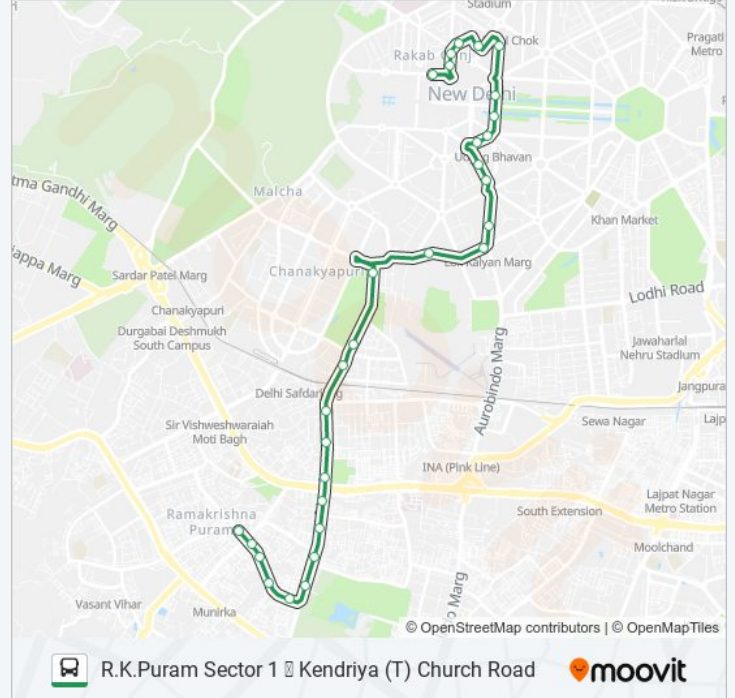

Udyog Bhawan Metro Station

Udyog Bhawan

Central Secretariat Metro Station

Akashwani Bhawan

Aakashwani Bhawan

Gurudwara Rakabganj

Kendriya (T) Gurudwara Rakab Ganj

Kendriya (T) Pandit Pant Marg

Kendriya (T) Church Road

Direction: R.K.Puram Sector 1

30 stops

[VIEW LINE SCHEDULE](#)

Kendriya Terminal

Gurudwara Rakab Ganj

Kendriya (T) Gurudwara Rakab Ganj

Kendriya Terminal (Pt. Pant Marg)

N.D.P.O (Pandit Pant Marg)

New Delhi Post Office

Gurudwara Bangla Sahib

Patel Chowk Stop 2

Aakashwani Bhawan

Central Secretariat Metro Station

Udyog Bhawan

Sunehri Masjid/ G Block

Krishan Menon Marg

Police Station Tuglak Road

Race Course

Ashoka Hotel

Palika Club

Chanakya Bhawan

610 bus Time Schedule

R.K.Puram Sector 1 Route Timetable:

Sunday	09:25 - 22:55
Monday	09:25 - 22:55
Tuesday	09:25 - 22:55
Wednesday	09:25 - 22:55
Thursday	09:25 - 22:55
Friday	09:25 - 22:55
Saturday	09:25 - 22:55

610 bus Info

Direction: R.K.Puram Sector 1

Stops: 30

Trip Duration: 31 min

Line Summary: