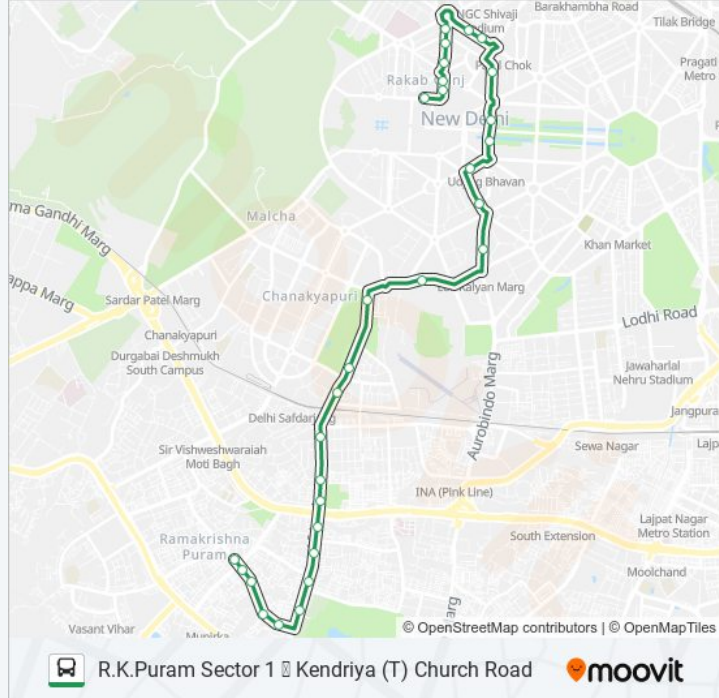

Patel Chowk Stop 2

Aakashwani Bhawan

Central Secretariat Metro Station

Udyog Bhawan

Sunehri Masjid/ G Block

Krishan Menon Marg

Police Station Tuglak Road

Race Course

610 bus Info

Direction: R.K.Puram Sector 1

Stops: 30

Trip Duration: 31 min

Line Summary:

M Block

Sarojini Nagar Depot

Netaji Nagar

Bhikaji Cama Place

Mohammadpur Village

R.K. Puram Sector 2

R.K. Khanna Tennis Stadium

R K Puram Sec-3

R K Puram Sector 3

R.K. Puram Sector 4

R.K.Puram Sector-1 & 4

R.K.Puram Sector 1

610 bus time schedules and route maps are available in an offline PDF at moovitapp.com. Use the [Moovit App](#) to see live bus times, train schedule or subway schedule, and step-by-step directions for all public transit in New Delhi.