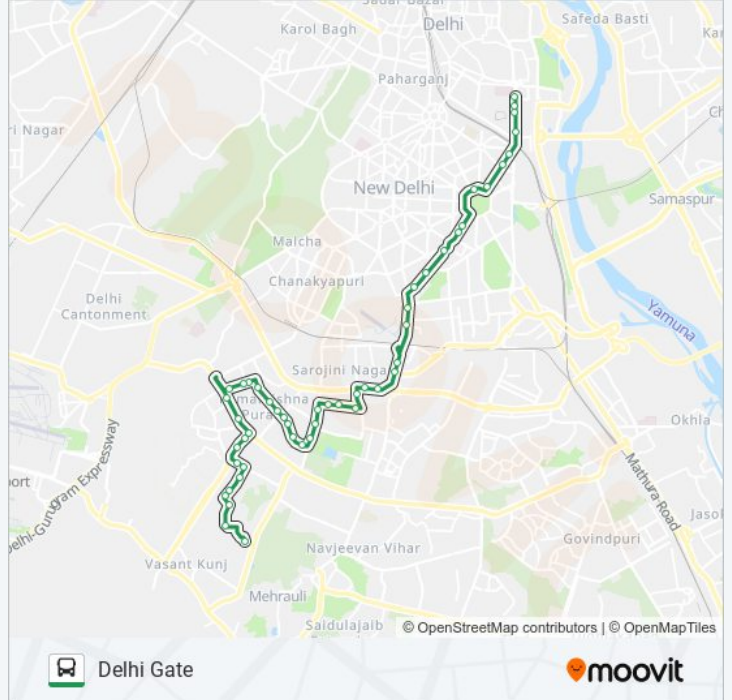

 **621**

Delhi Gate

Get The App

The 621 bus line Delhi Gate has one route. For regular weekdays, their operation hours are:

(1) Delhi Gate: 10:35 - 21:31

Use the Moovit App to find the closest 621 bus station near you and find out when is the next 621 bus arriving.

## Direction: Delhi Gate

49 stops

[VIEW LINE SCHEDULE](#)

Poorvanchal Hostel  
Paschimabad  
Administrative Block  
Central School  
Godavari Hostel  
J.N.U.Quarters  
J.N.U.Campus  
Munirka Vihar B Block  
D.D.A Flats Munirka  
Vasant Vihar Police Station  
Vasant Vihar Depot  
Vasant Vihar  
Swami Malai Mandir  
R K Puram Sector 8  
R.K. Puram Sector 7 Crossing  
Rk Puram Sec-9  
R.K. Puram Sector 7 Crossing  
Mohan Singh Market  
R.K.Puram Sector 1  
R.K.Puram Sector-1 & 4  
R.K. Puram Sector 4  
R.K. Puram Sector 3

## 621 bus Time Schedule

Delhi Gate Route Timetable:

Sunday	10:35 - 21:31
Monday	10:35 - 21:31
Tuesday	10:35 - 21:31
Wednesday	10:35 - 21:31
Thursday	10:35 - 21:31
Friday	10:35 - 21:31
Saturday	10:35 - 21:31

## 621 bus Info

**Direction:** Delhi Gate

**Stops:** 49

**Trip Duration:** 49 min

**Line Summary:**

R.K. Puram Sector 3  
Rk Khanna Tennis Stadium  
R.K. Puram Sector 2  
Mohammadpur Village  
Safdarjung Enclave  
Green Field School  
Kamal Cinema  
Trauma Center  
Raj Nagar  
Safdurjung Hospital  
Kidwai Nagar  
Kidwai Nagar  
Safdarjung Airport  
Safdarjung Madrasa  
Prithvi Raj Road  
Prithviraj Road  
J&K House  
Humayun Road Khan Market  
Shahjahan Road U.P.S.C.  
Baroda House  
Patiala House Court  
Supreme Court Tilak Road  
Tilak Bridge  
I.T.O.Crossing Lala Ram Charan Aggarwal Chowk  
Express Building  
Shaheed Park Bhagat Singh (T)  
Delhi Gate