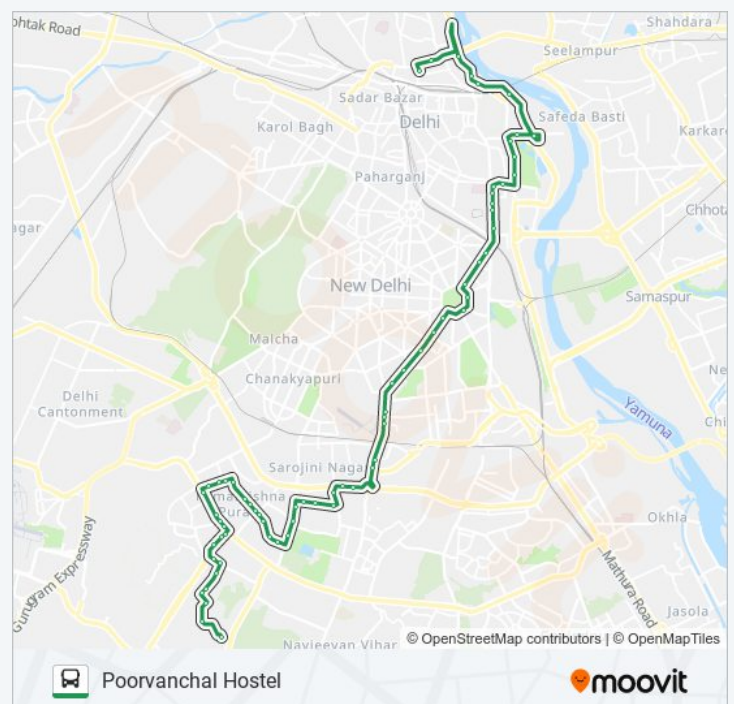

Direction: Mori Gate (T)

61 stops

[VIEW LINE SCHEDULE](#)

- Poorvanchal Hostel
- Paschimabad
- Administrative Block
- Central School
- Godavari Hostel
- J.N.U.Quarters
- J.N.U.Campus
- Munirka Vihar B Block
- D.D.A Flats Munirka
- Vasant Vihar Police Station
- Vasant Vihar Depot
- Sector 5 R.K Puram
- Vasant Vihar
- Swami Malai Mandir
- R K Puram Sector 8
- R.K. Puram Sector 7 Crossing
- Rk Puram Sec-9
- R.K. Puram Sector 7 Crossing
- Mohan Singh Market
- R.K.Puram Sector 1
- R.K.Puram Sector-1 & 4
- R.K. Puram Sector 4

Tilak Bridge

Supreme Court Tilak Road

Patiala House Court

National Stadium

Art Gallery

621 bus Time Schedule

Poorvanchal Hostel Route Timetable:

Sunday	06:00 - 20:07
Monday	06:00 - 20:07
Tuesday	06:00 - 20:07
Wednesday	06:00 - 20:07
Thursday	06:00 - 20:07
Friday	06:00 - 20:07
Saturday	06:00 - 20:07

621 bus Info

Direction: Poorvanchal Hostel

Stops: 67

Trip Duration: 79 min

Line Summary:

Shahjahan Road U.P.S.C.

Raghubir Singh Junior Modern School

J&K House