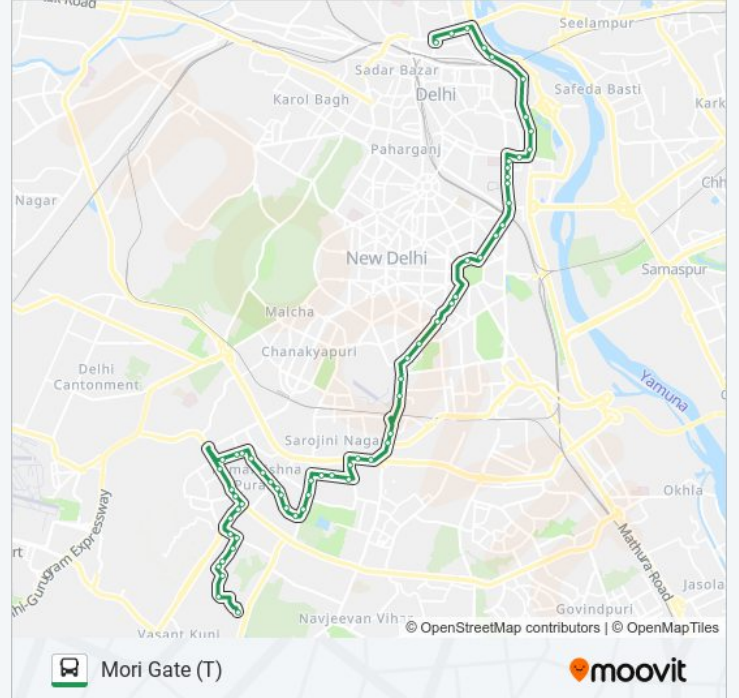

R.K. Puram Sector 3

R.K. Puram Sector 3

Rk Khanna Tennis Stadium

R.K. Puram Sector 2

Mohammadpur Village

Safdarjung Enclave

Green Field School

Kamal Cinema

Trauma Center

Raj Nagar

Safdurjung Hospital

Kidwai Nagar

Kidwai Nagar

Safdarjung Airport

Safdarjung Madrasa

Prithvi Raj Road

Prithviraj Road

J&K House

Humayun Road Khan Market

Shahjahan Road U.P.S.C.

Baroda House

Patiala House Court

Supreme Court Tilak Road

Tilak Bridge

I.T.O.Crossing Lala Ram Charan Aggarwal Chowk

Express Building

Shaheed Park Bhagat Singh (T)

Delhi Gate

Ambedkar Stadium

Ambedkar Stadium Terminal

Raj Ghat

Shakti Sthal

Shanti Van