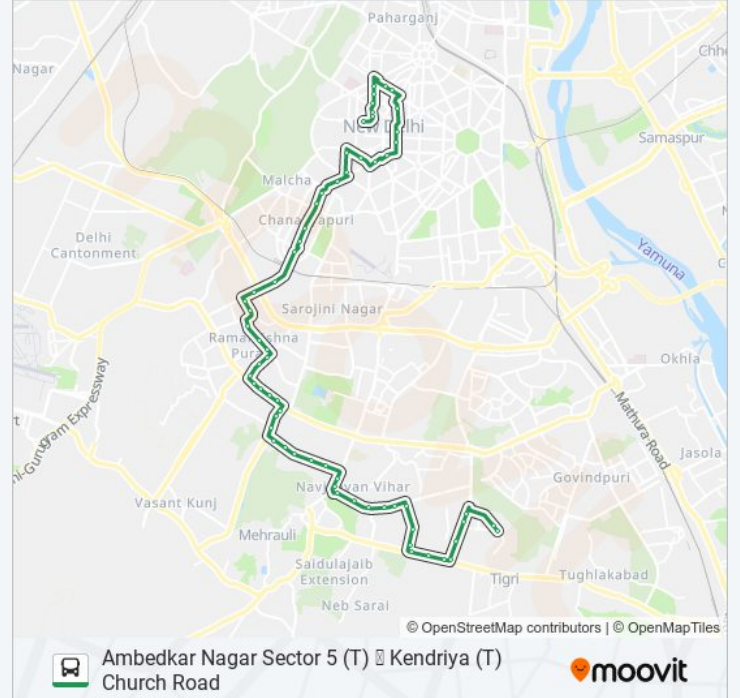

Rail Museum

Moti Bagh 1

South Moti Bagh

R. K. Puram Sec-12

Sangam Cinema

R.K. Puram Sector 7 Crossing

Mohan Singh Market

R.K.Puram Sector 1

R.K.Puram Sector 1

R.K.Puram / N.A.B.

Munirka

Munirka

Munirka D.D.A.Flats

D.D.A.Flats Munirka / Family Planning Association
Of India

I.S.T.M.

Ber Sarai (V.D.Mandir Road)

Ber Sarai (Old J.N.U.Campus)

School Of Physical Science

F.A.I.

Sanskrit Vidyapeeth

Katwaria Sarai

Qutub Hotel

N.C.E.R.T.Adhchini

M.M.T.C.

Police Training School (P.T.S.)

Police Training School (P.T.S.)

P.N.B.Geetanjali

Saket A Block (Malviya Nagar Metro Station)

Press Enclave

Max Hospital

Saket M Block

Saket (T)