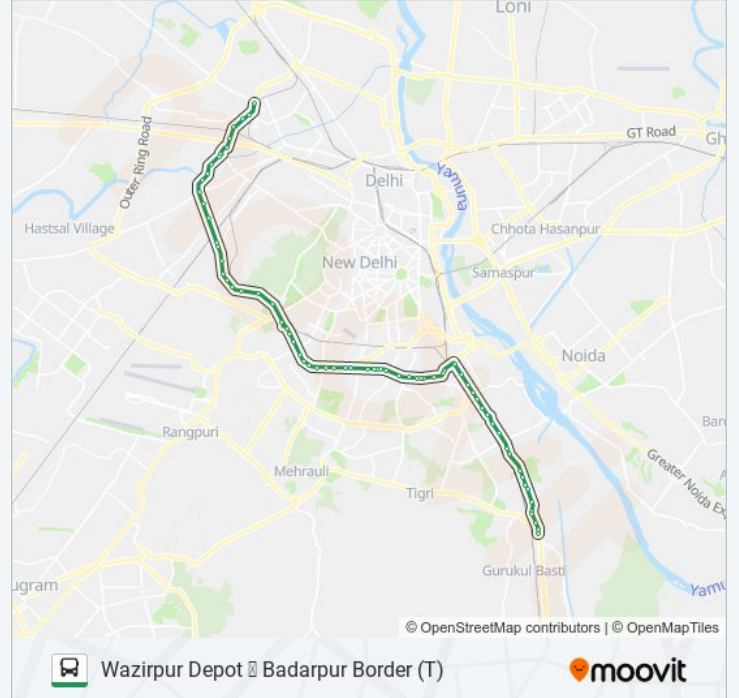

New Friends Colony

Ashram Chowk

Nehru Nagar

Sri Niwaspuri (P.G.D.A.V.College) Lajpat Nagar

Lajpat Nagar

Lajpat Nagar

Ring Road (Near Gupta Market)

Gupta Market

Moolchand Flyover

Andrews Ganj

South Extension 2

South Extension

South Extension

South Extension 1

A.I.I.M.S Delhi

SJ Hospital

Raj Nagar

Nauroji Nagar

Africa Avenue

Hyatt Hotel

Rk Puram Sec-12

R.K.Puram Sector 12

Aradhna Enclave

South Moti Bagh (Ring Road)

Moti Bagh Gurudwara Nanakpura

Satya Niketan

Dhaura Khan (A.R.S.D.College)

Dhaura Kuan (Defence Officers Enclave)

R.R.Line

Garrison Engineering

Barar Square

Barar Square

Cod Ring Road