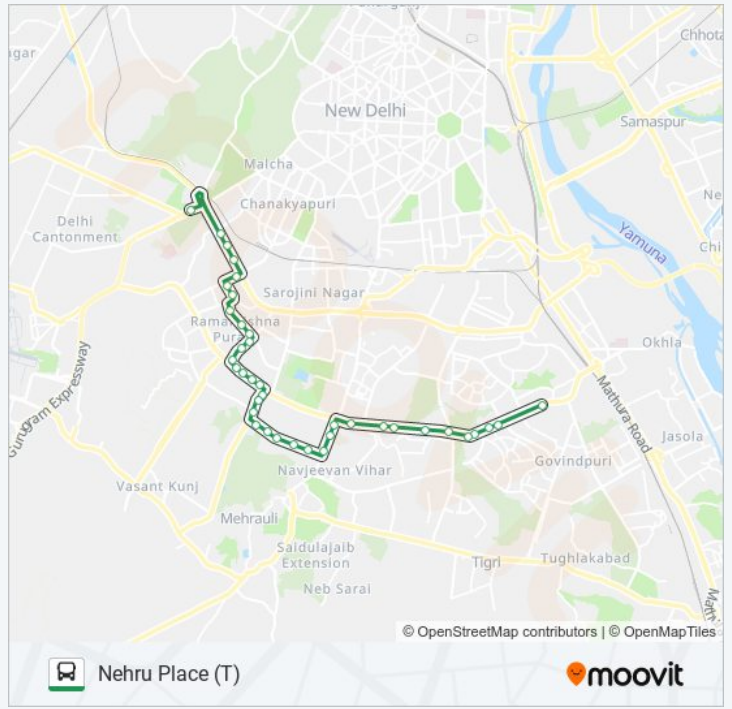

Line Summary:

R.K.Puram Sector 1

R.K.Puram Sector 1

R.K.Puram / N.A.B.

Munirka

Munirka

Munirka D.D.A.Flats

D.D.A.Flats Munirka / Family Planning Association Of India

I.S.T.M.

Ber Sarai (V.D.Mandir Road)

Ber Sarai (Old J.N.U.Campus)

School Of Physical Science

F.A.I.

Sanskrit Vidyapeeth

Katwaria Sarai

Qutub Hotel

N.C.E.R.T.Adhchini

Adhchini

Mothers International School

I.I.T.Gate

Sarvpriya Vihar

Panchsheel

Sadhna Enclave

Swami Nagar

Chirag Delhi

Masjid Moth

Savitri Cinema

Os Communications

Pumphosh Enclave

Nehru Place Terminal