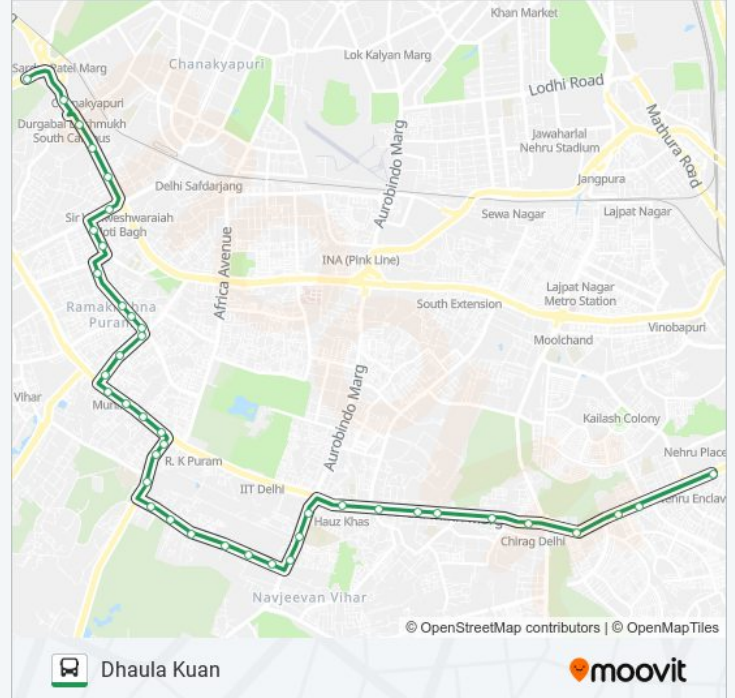

## Direction: Dhaura Kuan

41 stops

[VIEW LINE SCHEDULE](#)

- Nehru Place Terminal
- Pumphosh Enclave
- Os Communication
- O.S.Communication / Masjid Moth
- Chirag Delhi
- Swami Nagar
- North Paint Nursing Home
- Sadhna Enclave Bus Stop
- Panchsheel Enclave
- Sarvpriya Vihar
- I.I.T.Gate
- Mothers International School
- Adhchini
- Adhchini
- N.C.E.R.T.Adhchini
- Qutub Hotel
- Katwaria Sarai
- Sanskrit Vidyapeeth
- F.A.I.
- School Of Physical Science
- Ber Sarai (Old J.N.U.Campus)
- Ber Sarai (V.D.Mandir Road)

## 511A bus Info

**Direction:** Dhaura Kuan

**Stops:** 41

**Trip Duration:** 39 min

**Line Summary:**

I.S.T.M.

D.D.A.Flats Munirka / Family Planning Association  
Of India

Munirka D.D.A.Flats

### Direction: Nehru Place (T)

38 stops

[VIEW LINE SCHEDULE](#)

Dhaura Kuan

Satya Niketan

Moti Bagh Gurudwara Nanakpura

South Moti Bagh (Ring Road)

South Moti Bagh