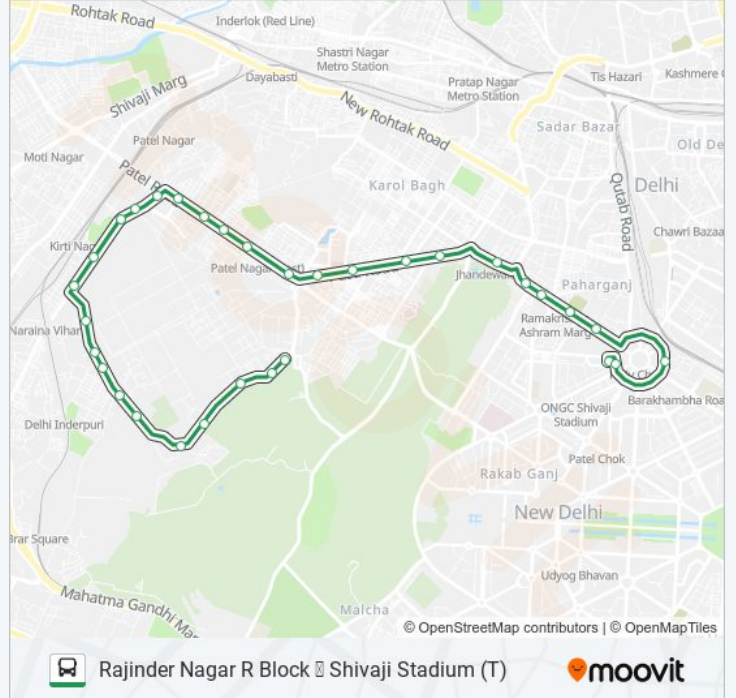

Karol Bagh (Telephone Exchange)

Karol Bagh Metro Station

Pusa Road Petrol Pump Sadhu Vaswani Marg

Meghdoot Bhawan

Panchkuian Road Banwai Lal Hospital

Panchkuian Road

Kalawati Hospital

Sucheta Kriplani Hospital

Super Bazar

Shivaji Stadium (T) Connaught Circle Road

Shivaji Stadium (T)

522A bus time schedules and route maps are available in an offline PDF at moovitapp.com. Use the [Moovit App](#) to see live bus times, train schedule or subway schedule, and step-by-step directions for all public transit in New Delhi.

[About Moovit](#) • [MaaS Solutions](#) • [Supported Countries](#) • [Mooviter Community](#)

© 2024 Moovit - All Rights Reserved

Check Live Arrival Times