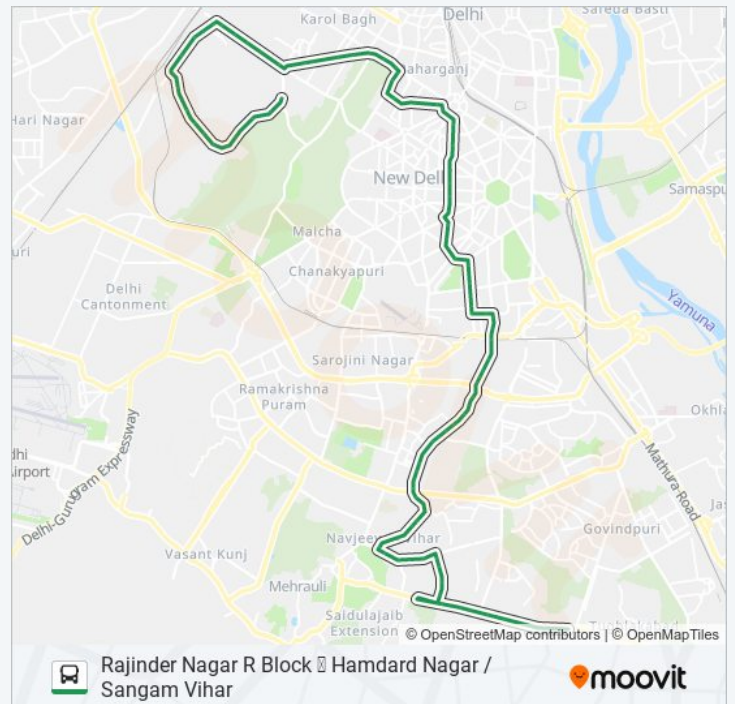

Sukhdev Market Kotla

Wednesday	06:20 - 14:40
Thursday	06:20 - 14:40
Friday	06:20 - 14:40
Saturday	06:20 - 14:40

522A bus Info

Direction: Rajinder Nagar R Block

Stops: 83

Trip Duration: 97 min

Line Summary:

Sewa Nagar Railway Xing