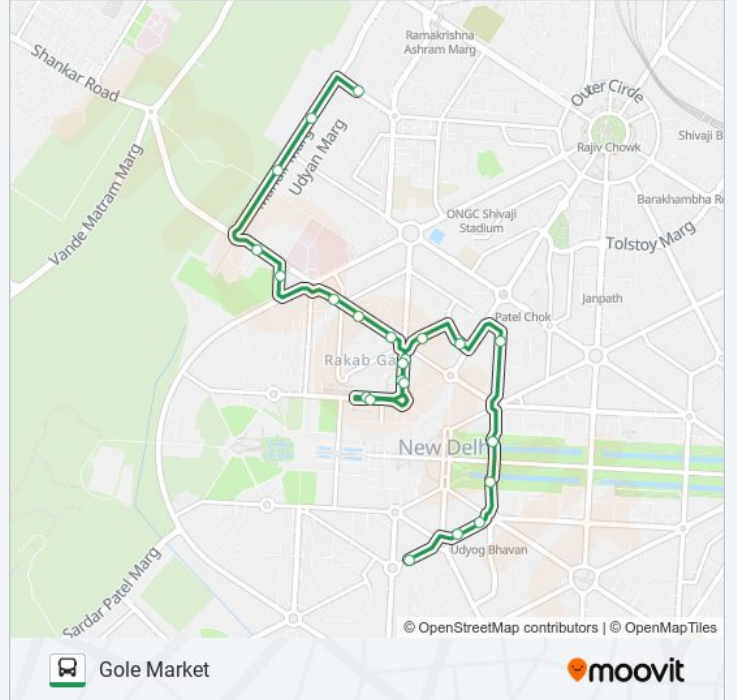

 **610B**

Gole Market

Get The App

The 610B bus line Gole Market has one route. For regular weekdays, their operation hours are:

(1) Gole Market: 17:40 - 18:00

Use the Moovit App to find the closest 610B bus station near you and find out when is the next 610B bus arriving.

Direction: Gole Market

22 stops

[VIEW LINE SCHEDULE](#)

North Block (Sena Bhavan)
Sunheri Masjid/G Block
Udyog Bhavan Metro Station
Udyog Bhawan
Central Secretariat Metro Station
Akashwani Bhawan
Aakashwani Bhawan
Gurudwara Rakabganj
Kendriya (T) Gurudwara Rakab Ganj
Kendriya (T) Pandit Pant Marg
Kendriya (T) Church Road
Kendriya Terminal
Gurudwara Rakab Ganj
Kendriya (T) Gurudwara Rakab Ganj
Kendriya Terminal / Gurudwara Rakab Gunj
Talkatora Road
Talkatora Road
RML Hospital
Talkatora Stadium
Kali Bari Marg
Laxmi Narayan Temple
Gole Market

610B bus Time Schedule

Gole Market Route Timetable:

Sunday	17:40 - 18:00
Monday	17:40 - 18:00
Tuesday	17:40 - 18:00
Wednesday	17:40 - 18:00
Thursday	17:40 - 18:00
Friday	17:40 - 18:00
Saturday	17:40 - 18:00

610B bus Info

Direction: Gole Market

Stops: 22

Trip Duration: 19 min

Line Summary:

610B bus time schedules and route maps are available in an offline PDF at moovitapp.com. Use the [Moovit App](#) to see live bus times, train schedule or subway schedule, and step-by-step directions for all public transit in New Delhi.