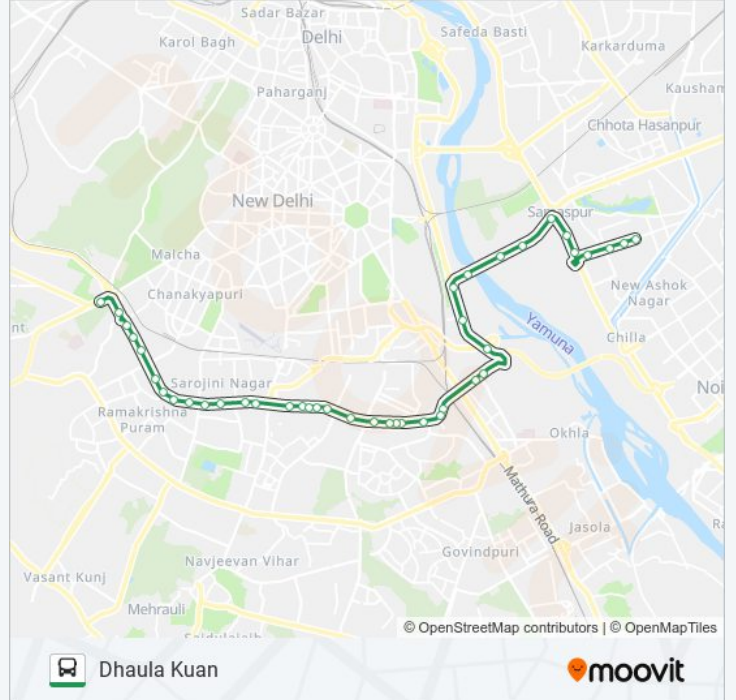

Andrews Ganj
South Extension 2
South Extension
South Extension
South Extension 1

A.I.I.M.S Delhi

SJ Hospital

Raj Nagar

Nauroji Nagar

Africa Avenue

Hyatt Hotel

Rk Puram Sec-12

R.K.Puram Sector 12

Aradhna Enclave

South Moti Bagh (Ring Road)

Moti Bagh Gurudwara Nanakpura

Satya Niketan

Dhaulta Khan (A.R.S.D.College)

Dhaulta Kuan

Direction: Trilokpuri 26 Block

39 stops

[VIEW LINE SCHEDULE](#)

Dhaulta Kuan

Satya Niketan

Moti Bagh Gurudwara Nanakpura

South Moti Bagh (Ring Road)

North Moti Bagh

Aradhna Enclave

R.K.Puram Sector 12

Hyatt Hotel

Africa Avenue

Nauroji Nagar

611A bus Time Schedule

Trilokpuri 26 Block Route Timetable:

Sunday	09:42 - 20:06
Monday	09:42 - 20:06
Tuesday	09:42 - 20:06
Wednesday	09:42 - 20:06
Thursday	09:42 - 20:06
Friday	09:42 - 20:06
Saturday	09:42 - 20:06

611A bus Info

Direction: Trilokpuri 26 Block

Stops: 39

Trip Duration: 49 min

Line Summary: