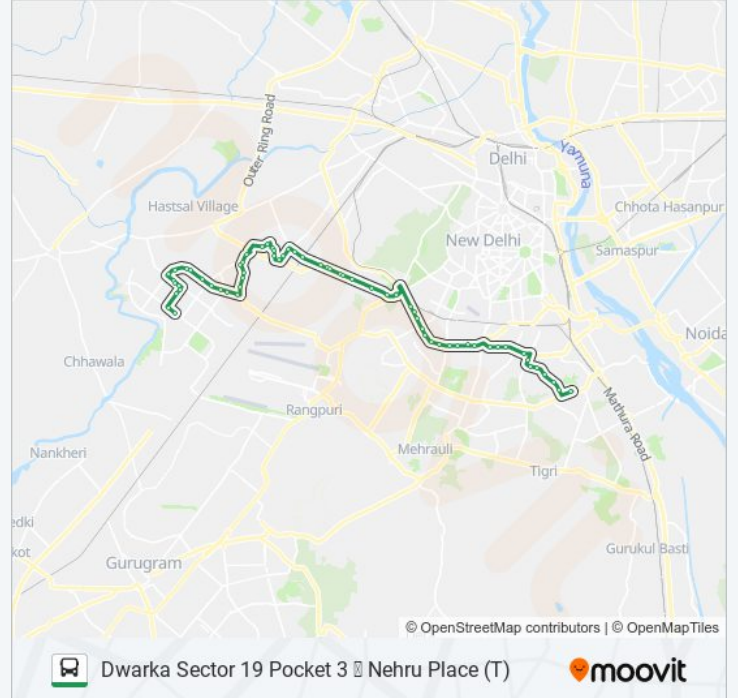

Dhaura Kuan

Satya Niketan

Moti Bagh Gurudwara Nanakpura

South Moti Bagh (Ring Road)

North Moti Bagh

Aradhna Enclave

R.K.Puram Sector 12

Hyatt Hotel