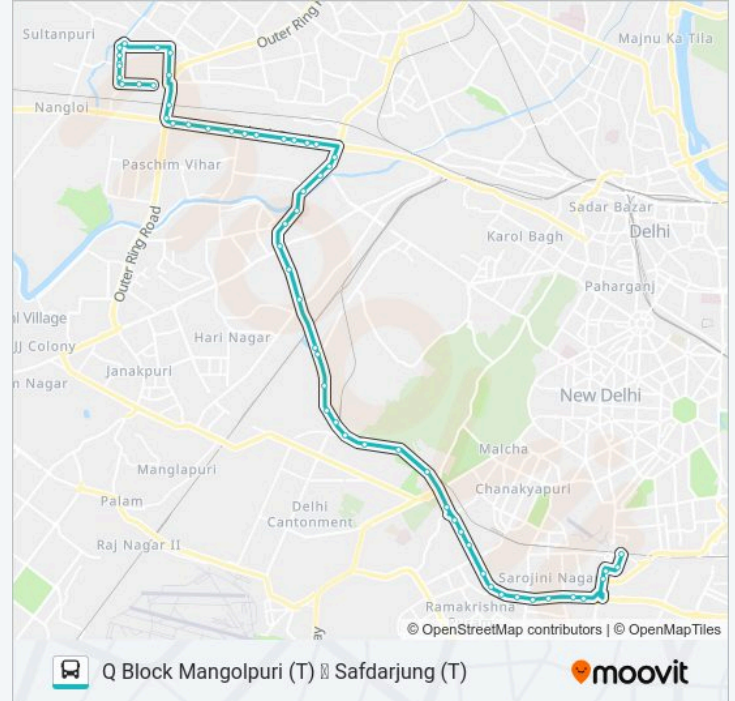

Cod Ring Road

Naraina Village

Naraina Vihar

Naraina Vihar

Mayapuri Chowk (Ring Road)

Rajouri Garden Market

Raja Garden (Ring Road)

Rajdhani College

E.S.I.Hospital Basaidarapur

Punjabi Bagh Club

Punjabi Bagh Terminal

Punjabi Bagh (T)

East Punjabi Bagh

Agarsen Hospital

Shivaji Park

S.P.M.College

Madipur Village

Madipur Jj Colony Metro Station

Ordinance Depot

Shiva Enclave / New Multan Nagar

Multan Nagar

Paschim Vihar

Peeragarhi Chowk

Peera Garhi Chowk (Outer Ring Road)

Peera Garhi Chowk Flyover

B Block Mangolpuri

E Block Mangolpuri

Police Station Mangolpuri

J Block Mangolpuri

K.X.Block Mangolpuri

Mangolpuri K Block (Sanjay Gandhi Hospital)

S Block Mangolpuri