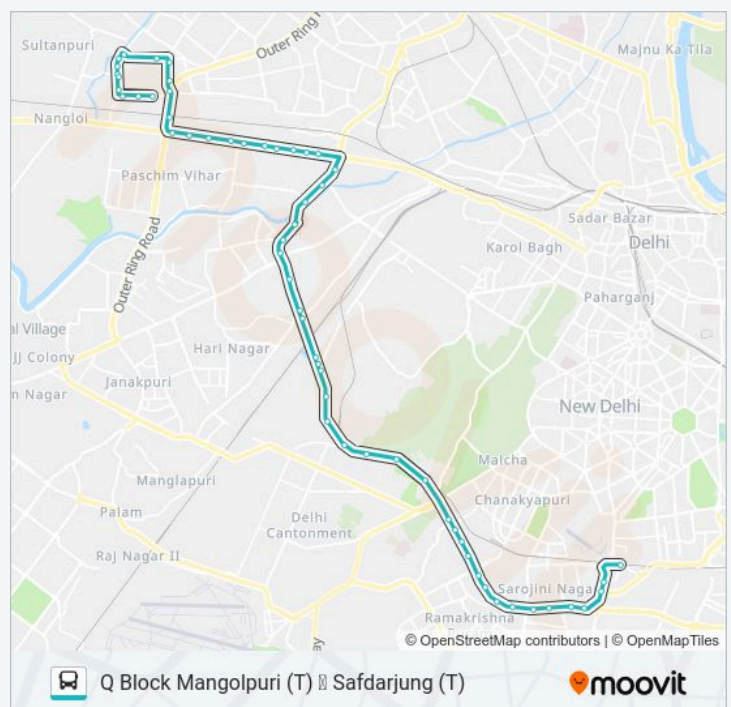

Madipur J.J.Colony

Madipur Village

Spm College

Shivaji Park

Agarsen Hospital

**568 bus Time Schedule**

Safdarjung (T) Route Timetable:

Sunday	05:00 - 16:05
Monday	05:00 - 16:05
Tuesday	05:00 - 16:05
Wednesday	05:00 - 16:05
Thursday	05:00 - 16:05
Friday	05:00 - 16:05
Saturday	05:00 - 16:05

**568 bus Info**

**Direction:** Safdarjung (T)

**Stops:** 57

**Trip Duration:** 68 min

**Line Summary:**

East Punjabi Bagh

Punjabi Bagh Terminal

Punjabi Bagh Club