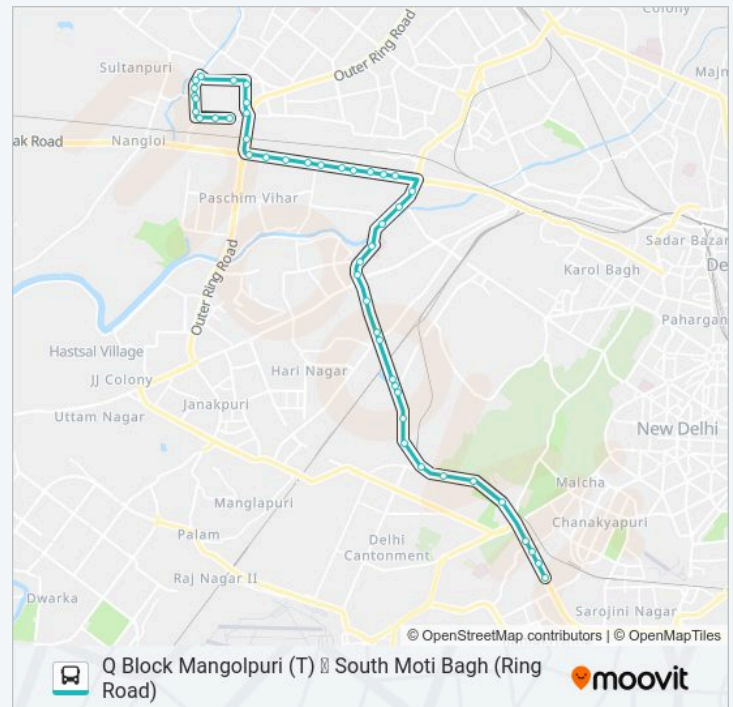

S Block Mangolpuri

S Block Mangolpuri

Mangolpuri K Block (Sanjay Gandhi Hospital)

K.X.Block Mangolpuri

J Block Mangolpuri

Police Station Mangolpuri

E Block Mangolpuri

B Block Mangolpuri

B Block Mangolpuri

Peera Garhi Chowk Flyover

Peera Garhi Chowk

Paschim Vihar (Super Market)

Multan Nagar

Shiva Enclave / New Multan Nagar

Ordinance Depot

Madipur J.J.Colony

Madipur Village

Spm College

Shivaji Park

Agarsen Hospital

East Punjabi Bagh

Punjabi Bagh Terminal

Punjabi Bagh Club

Esi Hospital

Rajdhani College / Raja Garden

Raja Garden (Ring Road)

Rajouri Garden Market

Maya Puri Crossing Ring Road

Mayapuri Chowk

Naraina Vihar

Naraina Vihar

Naraina Vihar

Friday

07:05 - 21:11

Saturday

07:05 - 21:11

568 bus Info

Direction: South Moti Bagh (Ring Road)

Stops: 46

Trip Duration: 59 min

Line Summary: