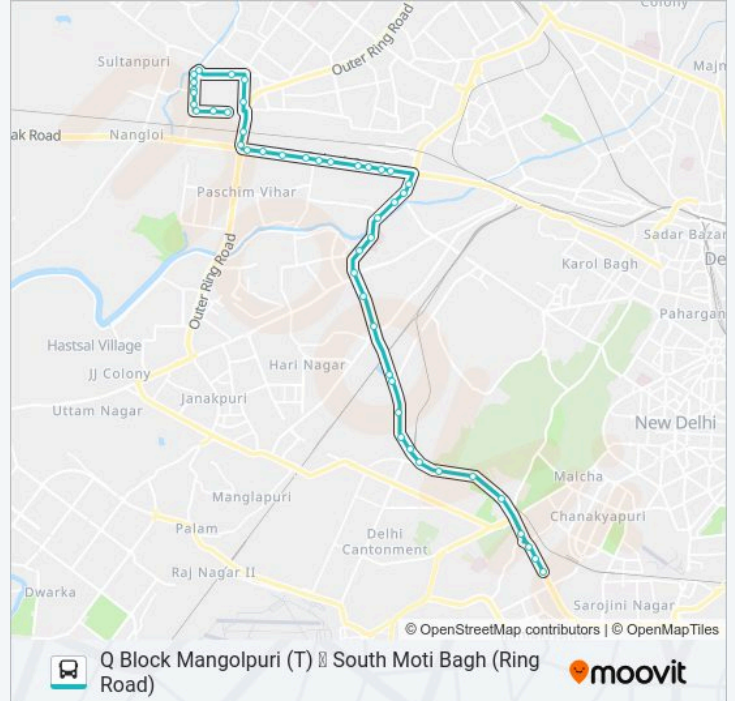

S Block Mangolpuri

Mangol Puri S Block

T Block Mangolpur

Q Block Durbalnath Vatika

B Block Mangolpuri

Q Block Mangolpuri (T)

Direction: South Moti Bagh (Ring Road)

46 stops

[VIEW LINE SCHEDULE](#)

Q Block Mangolpuri (T)

B Block Mangolpuri

Q Block Durbalnath Vatika

T Block Mangolpur

568 bus Time Schedule

South Moti Bagh (Ring Road) Route Timetable:

Sunday	07:05 - 21:11
Monday	07:05 - 21:11
Tuesday	07:05 - 21:11
Wednesday	07:05 - 21:11
Thursday	07:05 - 21:11