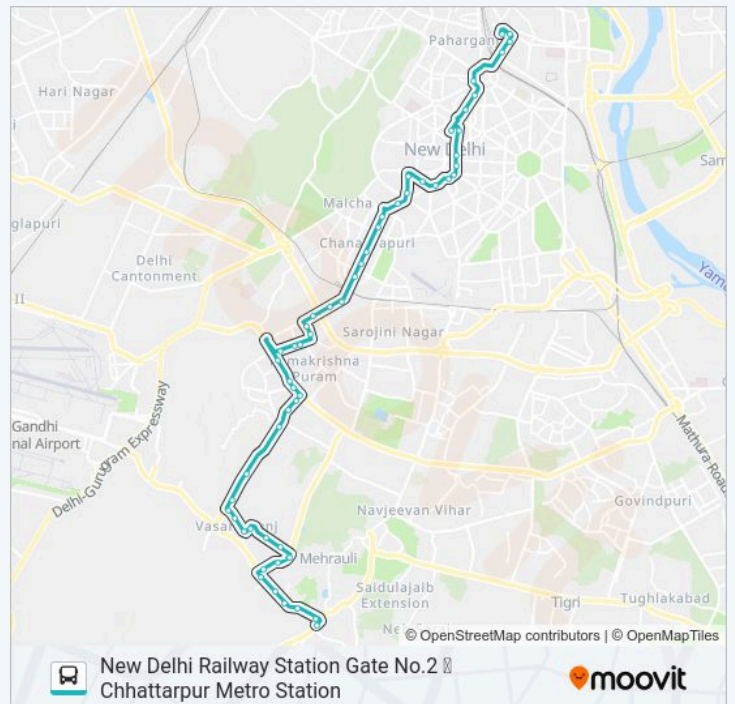

Kishangarh

I.L.B.S. / Vasant Kunj Sector A

Vasant Kunj Sector A (Pocket B/C)

Andheria Bagh More / Chhatarpur Metro Station

Direction: New Delhi Railway Station Gate No.2

55 stops

[VIEW LINE SCHEDULE](#)

- Chhattarpur Metro Station
- Andheria Bagh More / Chhattarpur Metro Station
- Vasant Kunj Sector A (Pocket B/C)
- I.L.B.S. / Vasant Kunj Sector A
- Kishangarh
- Vasant Kunj Sector D/3-4
- Gaushala Kishangarh
- Kishangarh
- Kishangarh
- B3 Vasant Kunj
- Mothers Dairy Kishangarh
- Vasant Kunj B-8/9
- G.D.Goenka School
- Bhatnagar Public School
- B2 Vasant Kunj
- Vasant Kunj Police Station
- Shopping Centre Nelson Mandela Marg
- Nelson Mandela Marg Crossing
- D.D.A Flats Munirka
- Vasant Vihar Police Station
- Vasant Vihar Depot
- Sector 5 R.K Puram
- Vasant Vihar
- Swami Malai Mandir
- R K Puram Sector 8
- R.K. Puram Sector 7 Crossing
- Rk Puram Sec-9
- Rk Puram Sec-12(Sangam Cinema)

604 bus Time Schedule

New Delhi Railway Station Gate No.2 Route

Timetable:

Sunday	05:20 - 21:13
Monday	05:20 - 21:13
Tuesday	05:20 - 21:13
Wednesday	05:20 - 21:13
Thursday	05:20 - 21:13
Friday	05:20 - 21:13
Saturday	05:20 - 21:13

604 bus Info

Direction: New Delhi Railway Station Gate No.2

Stops: 55

Trip Duration: 61 min

Line Summary:

R. K. Puram Sector 12

South Moti Bagh

Moti Bagh 1