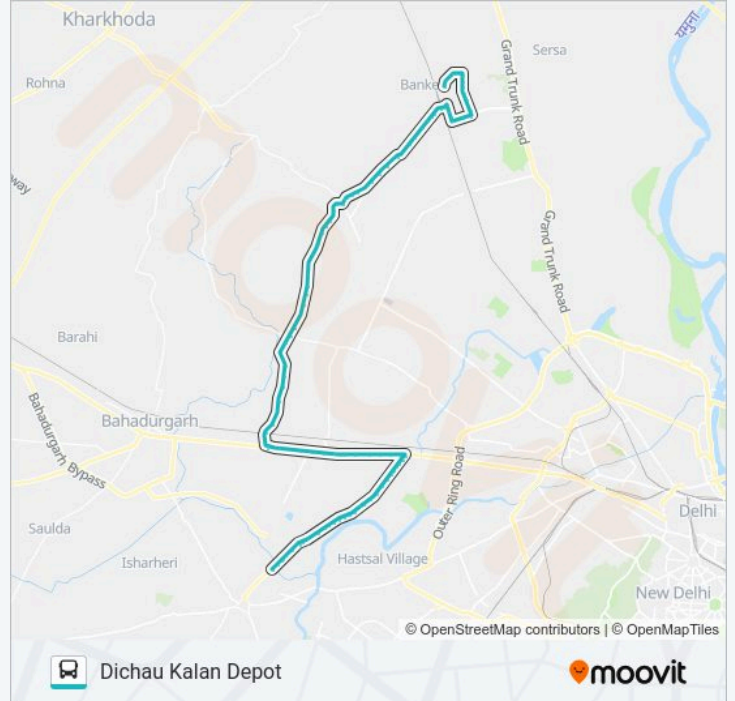

Savtantra Nagar

Prem Colony

Maharaja Agrassen School

Bharat Mata Public School

Vishal Enclave

Kaushalya Devi Netrahin Ashram

Sanoth Crossing / Ghogha Xing

Djb

Jain Bekhunth Mandir

CRPF Camp Bawana

Jj Colony Bawana Road

Dsidc Bawana

Bawana Village

Bawana Dispensary

Bawana Village

Primary School Bawana

Panchayat Ghar

Ishwar Colony

Krishna Vihar

Krishna Vihar Colony

Bajit Pur Xing / Bawana More

Shri Krishna Gaushala

Prem Piao

Chandpur Khurd

Sultan Pur Xing

Chandpur Kala Majra Dabas

S.D.M.Court Kanjhawala

Kanjhawala Chowk

Kanjhawala Village

Kanjhawala Depot (Narela Road)

Desu Sub Station

Dera Saccha Sauda