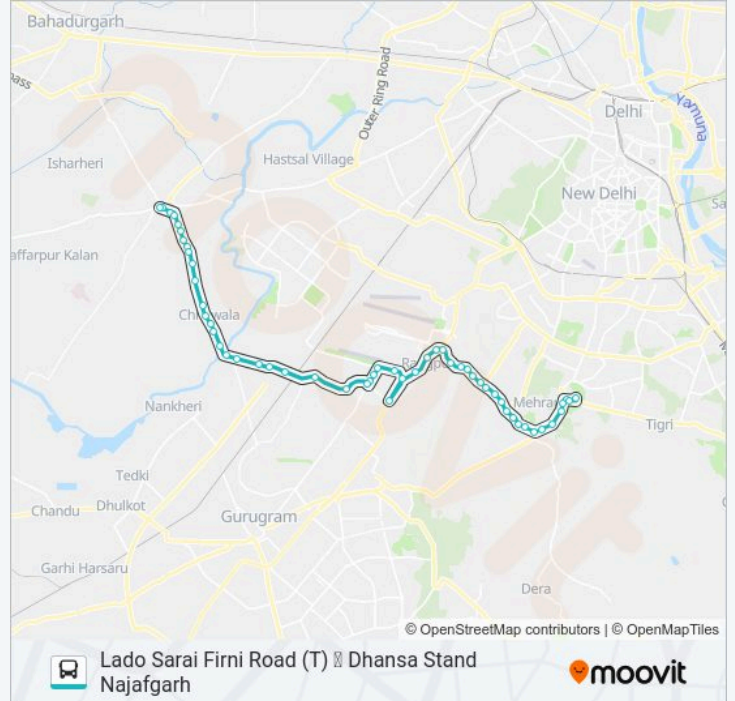

Chhawla Village School

Rewla Tajpur

Jhatikara More

Goela Dairy Crossing

Deenpur Village

Durga Vihar

B.D.O Office Roshanpura

Roshanpura

Chhawla Stand Najafgarh

Police Station Najafgarh

Dhansa More Najafgarh

Direction: Lado Sarai Firni Road (T)

59 stops

[VIEW LINE SCHEDULE](#)

- Dhansa Stand Najafgarh
- Dhansa More Najafgarh
- Holy Cross School
- Najafgarh Health Centre
- Najafgarh Delhi Gate
- Chhawla Stand Najafgarh
- Roshanpura
- B.D.O Office Roshanpura
- Durga Vihar
- Deenpur Village
- Goela Dairy Crossing
- Jhatikara More
- Rewla Taj Pur More
- Chhawla Village School
- Chawla Village
- Sumesh Vihar (Chhawla Village)
- B.S.F Camp Chhawla 2
- B.S.F Camp Chhawla
- Toll Tax Post
- Bamnoli Power Station
- Bamnoli Crossing
- Bamnoli Crossing
- Haryana Potteries
- Bijwasan Railway Station
- Shri Golok Dham Bijwasan School
- Kapashera Village (Oberoi Farms)
- Kapashera More (Najafgarh Road)
- Kapashera Crossing

539A bus Info

Direction: Lado Sarai Firni Road (T)

Stops: 59

Trip Duration: 89 min

Line Summary:

Samalkha Village

Samalkha Crossing

Samalkha Crossing