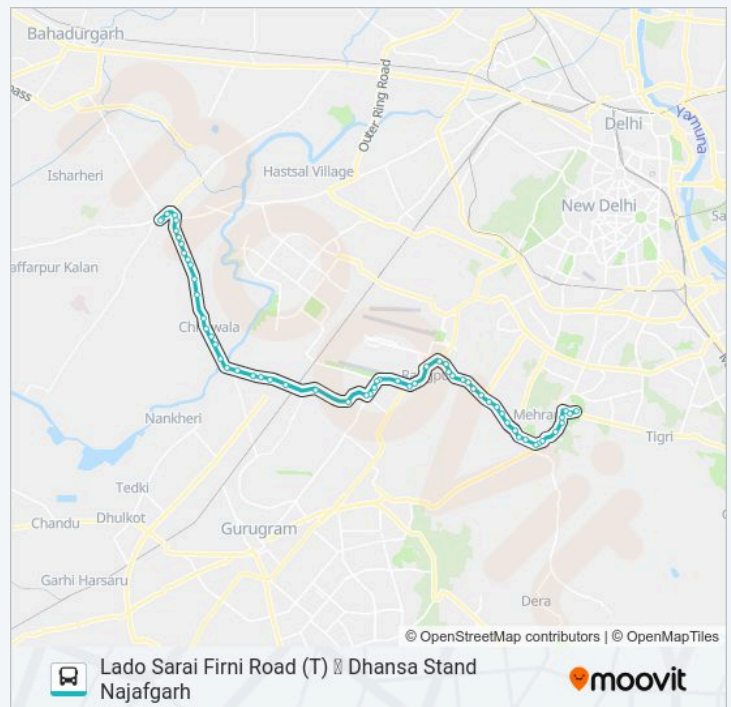

Chhawla Stand Najafgarh

Police Station Najafgarh

Dhansa More Najafgarh

Direction: Lado Sarai Firni Road (T)

59 stops

[VIEW LINE SCHEDULE](#)

- Dhansa Stand Najafgarh
- Dhansa More Najafgarh
- Holy Cross School
- Najafgarh Health Centre
- Najafgarh Delhi Gate
- Chhawla Stand Najafgarh
- Roshanpura
- B.D.O Office Roshanpura
- Durga Vihar
- Deenpur Village
- Goela Dairy Crossing
- Jhatikara More
- Rewla Taj Pur More
- Chhawla Village School
- Chawla Village
- Sumesh Vihar (Chhawla Village)
- B.S.F Camp Chhawla 2
- B.S.F Camp Chhawla
- Toll Tax Post
- Bamnoli Power Station
- Bamnoli Crossing
- Bamnoli Crossing
- Haryana Potteries
- Bijwasan Railway Station
- Shri Golok Dham Bijwasan School
- Kapashera Village (Oberoi Farms)
- Kapashera More (Najafgarh Road)
- Kapashera Crossing

539A bus Time Schedule

Lado Sarai Firni Road (T) Route Timetable:

Sunday	05:55 - 16:20
Monday	05:55 - 16:20
Tuesday	05:55 - 16:20
Wednesday	05:55 - 16:20
Thursday	05:55 - 16:20
Friday	05:55 - 16:20
Saturday	05:55 - 16:20

539A bus Info

Direction: Lado Sarai Firni Road (T)

Stops: 59

Trip Duration: 89 min

Line Summary:

Samalkha Village

Samalkha Crossing

Samalkha Crossing