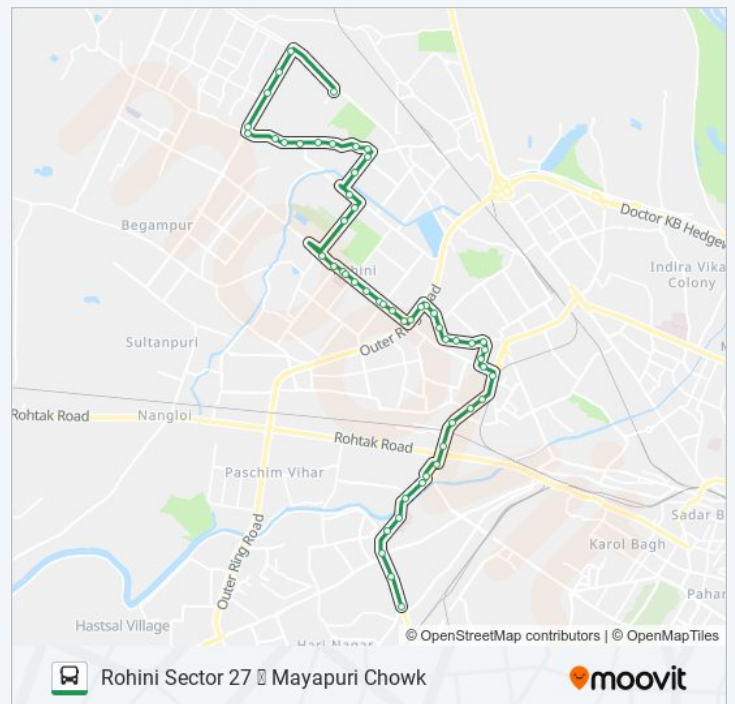

889 bus Info

Direction: Mayapuri Chowk

Stops: 56

Trip Duration: 62 min

Line Summary:

Ambedkar Hospital Sector 6

Rohini West Metro Station

Rohini Sec-9 /7

889 bus Time Schedule

Rohini Sector 27 Route Timetable:

Sunday	09:55 - 21:25
Monday	09:55 - 21:25
Tuesday	09:55 - 21:25
Wednesday	09:55 - 21:25
Thursday	09:55 - 21:25
Friday	09:55 - 21:25
Saturday	09:55 - 21:25

889 bus Info

Direction: Rohini Sector 27

Stops: 54

Trip Duration: 55 min

Line Summary:

Rohini Sector 7/8 Crossing

Sai Baba Chowk Rohini

Rohini Sec 7 And 8