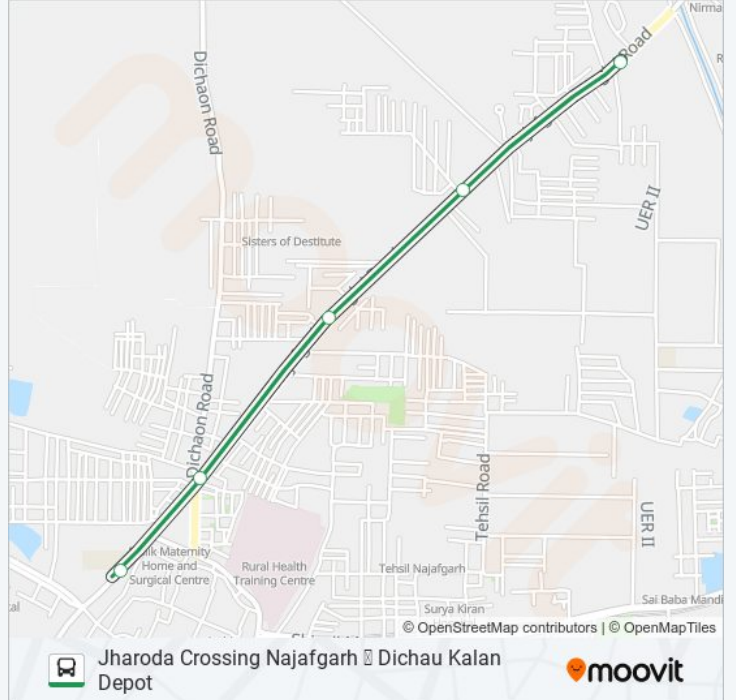

 817N

Jharoda Crossing Najafgarh Dichau Kalan Depot

Get The App

The 817N bus line Jharoda Crossing Najafgarh Dichau Kalan Depot has one route. For regular weekdays, their operation hours are:

(1) Dichau Kalan Depot: 10:34 - 18:10

Use the Moovit App to find the closest 817N bus station near you and find out when is the next 817N bus arriving.

Direction: Dichau Kalan Depot

5 stops

[VIEW LINE SCHEDULE](#)

Holy Cross School

Dichau Chowk

Udaseen Ashram

Nirmal Vihar

Dichau Kalan Depot

817N bus Time Schedule

Dichau Kalan Depot Route Timetable:

Sunday	10:34 - 18:10
Monday	10:34 - 18:10
Tuesday	10:34 - 18:10
Wednesday	10:34 - 18:10
Thursday	10:34 - 18:10
Friday	10:34 - 18:10
Saturday	10:34 - 18:10

817N bus Info

Direction: Dichau Kalan Depot

Stops: 5

Trip Duration: 6 min

Line Summary:

817N bus time schedules and route maps are available in an offline PDF at moovitapp.com. Use the [Moovit App](#) to see live bus times, train schedule or subway schedule, and step-by-step directions for all public transit in New Delhi.