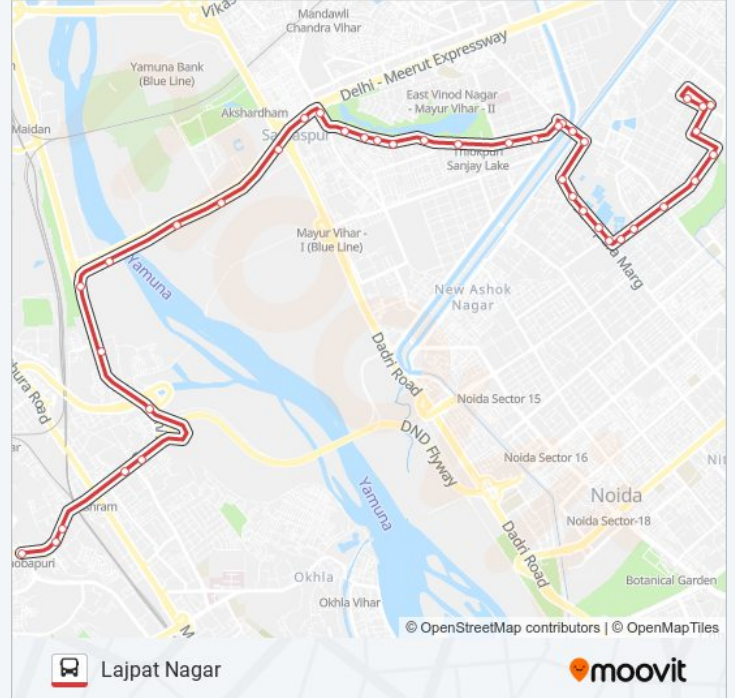

Sarai Kale Khan I.S.B.T (T)

Gurudwara Bala Sahib

Maharani Bagh

Maharani Bagh (Ashram)

Nehru Nagar

Sri Niwaspuri (P.G.D.A.V.College) Lajpat Nagar

Lajpat Nagar

Direction: Mayur Vihar Phase 3 (T)

42 stops

[VIEW LINE SCHEDULE](#)

Lajpat Nagar

Lajpat Nagar Ring Road Vinobapuri

P.G.D.A.V.College

Nehru Nagar

Maharani Bagh / Ashram

Maharani Bagh / Ashram