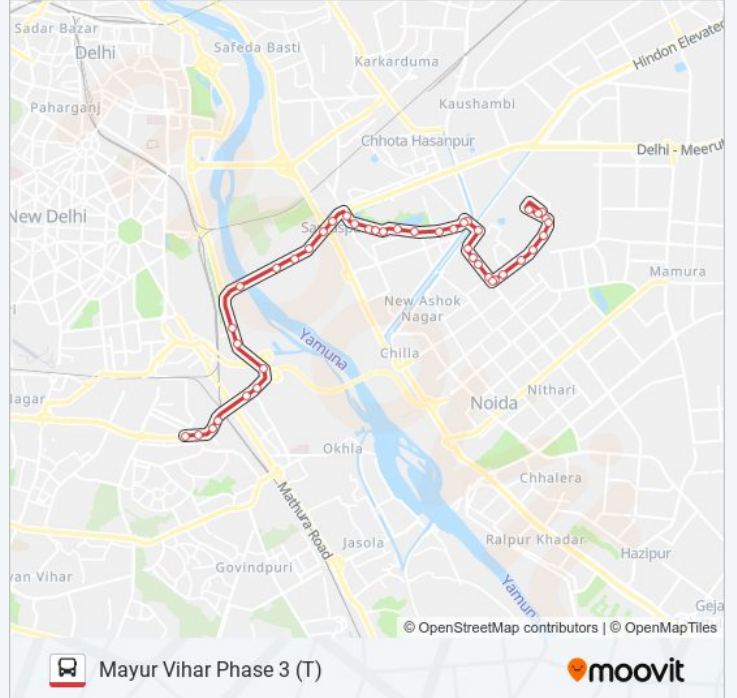

Direction: Lajpat Nagar

40 stops

[VIEW LINE SCHEDULE](#)

Mayur Vihar Phase 3 (T)
Sapera Basti Crossing
Kerala School
Mayur Vihar Phase 3
C.R.P.F.Camp Mayur Vihar
Mayur Vihar Phase III A1 Block
Bharti Public School
New Kondali A1 Crossing
Mayur Vihar Phase 3 Crossing
Noida More (Mayur Vihar)
Ganpati Mandir / Mayur Vihar Phase 3 Crossing
Fire Station Dallu Pura Road
Fire Station Kondli
Dallu Pura
Kondli
Kalyan Puri Xing
Kalyan Puri
Kalyan Puri Crossing (Chand Cinema Road)
Super Bazar Trilokpuri
Chand Cinema
Trilokpuri 13 Block
Kotla Gaon

42 stops

[VIEW LINE SCHEDULE](#)

Lajpat Nagar

Lajpat Nagar Ring Road Vinobapuri

P.G.D.A.V.College

Nehru Nagar

Maharani Bagh / Ashram

Maharani Bagh / Ashram

611 bus Info

Direction: Mayur Vihar Phase 3 (T)

Stops: 42

Trip Duration: 42 min

Line Summary:

Khel Gaon

Baba Bishamber Dass Ashram

Pusta Crossing Akshardham Mandir

Kerala School Mayur Vihar Phase 3

Mayur Vihar Phase 3 X-Ing

Sapera Basti Crossing

Mayur Vihar Phase III Terminal / Paper Market

611 bus time schedules and route maps are available in an offline PDF at moovitapp.com. Use the Moovit App to see live bus times, train schedule or subway schedule, and step-by-step directions for all public transit in New Delhi.