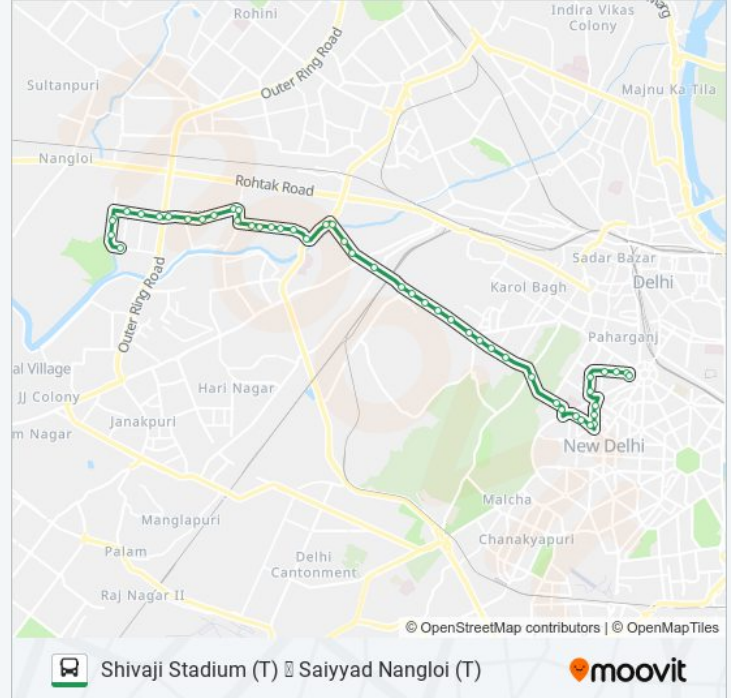

Shadipur Colony

Shadipur Metro Station

Shadipur Depot

Moti Nagar Industrial Area

Karampura (T)

New Moti Nagar (B Block)

Punjabi Bagh (T)

Punjabi Bagh Terminal

Punjabi Bagh Club

Punjabi Bagh Club

Punjabi Bagh Extension

Punjabi Bagh Police Station

Punjabi Bagh Extension

Paschimpuri

Paschim Vihar Road No. 29

Paschim Vihar Road No. 29 Opp. Mall

Paschim Vihar Pocket B/G 1

A-3 Block Paschim Vihar

A3 Block Paschim Vihar

Paschim Vihar A 2/B (Ekta Apartment)

Power House Paschim Vihar

Bhera Enclave

G/H-14 Paschim Vihar

Guru Harikishan Nagar

Paschim Vihar G/H-11 Block

Ram Mandir Paschim Vihar

Nihal Vihar T-Point

Saiyyad Nangloi (T)

Direction: Shivaji Stadium (T)

47 stops

[VIEW LINE SCHEDULE](#)

Saiyyad Nangloi (T)

910 bus Time Schedule

Shivaji Stadium (T) Route Timetable:

Sunday	05:00 - 20:22
Monday	05:00 - 20:22