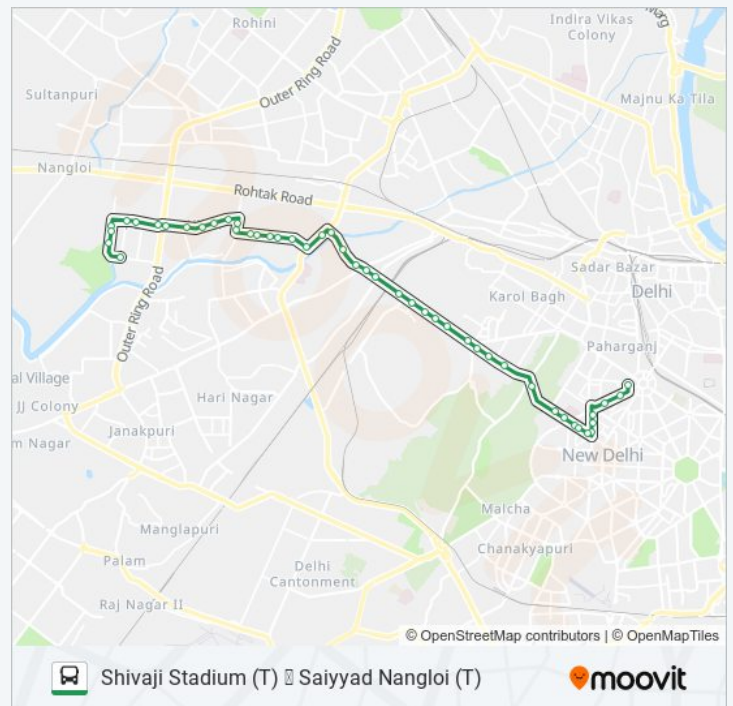

| | |
|-----------|---------------|
| Tuesday | 05:00 - 20:22 |
| Wednesday | 05:00 - 20:22 |
| Thursday | 05:00 - 20:22 |
| Friday | 05:00 - 20:22 |
| Saturday | 05:00 - 20:22 |

910 bus Info

Direction: Shivaji Stadium (T)

Stops: 47

Trip Duration: 56 min

Line Summary:

New Rajinder Nagar Post Office

Upper Ridge Road

Talkatora Stadium

RML Hospital

Talkatora Road