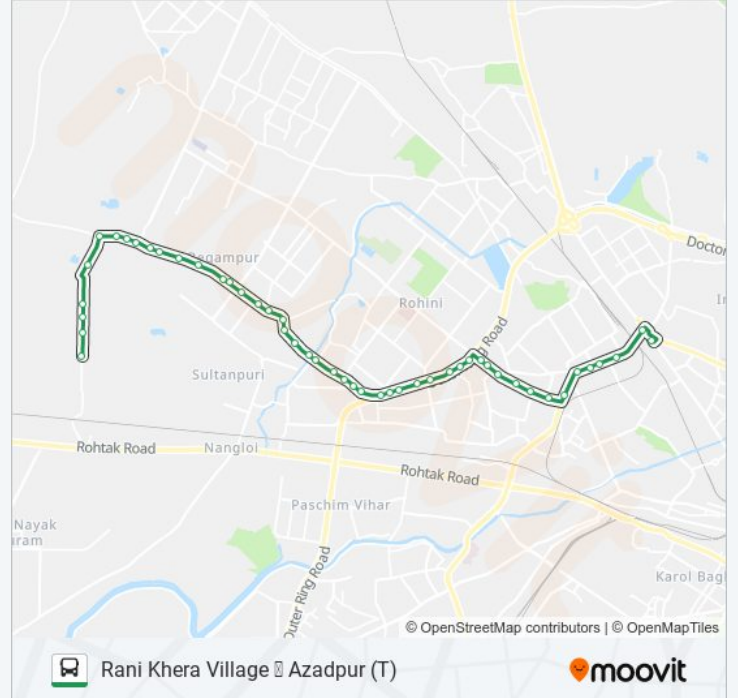

921 bus Info

Direction: Azadpur (T)

Stops: 48

Trip Duration: 52 min

Line Summary:

Mangolpuri Y Block

Mangolpuri Khurd

Avantika Crossing

Wazirpur Depot / Subhash Place Depot

Prem Bari Pull

Richi Rich

Ashok Vihar Xing

Shalimar Bagh

Kewal Park

Azadpur (T)

Direction: Rani Khera Village

49 stops

[VIEW LINE SCHEDULE](#)

Azadpur (T)

Kewal Park

Shalimar Bagh

921 bus Time Schedule

Rani Khera Village Route Timetable:

| | |
|-----------|---------------|
| Sunday | 12:51 - 20:57 |
| Monday | 12:51 - 20:57 |
| Tuesday | 12:51 - 20:57 |
| Wednesday | 12:51 - 20:57 |