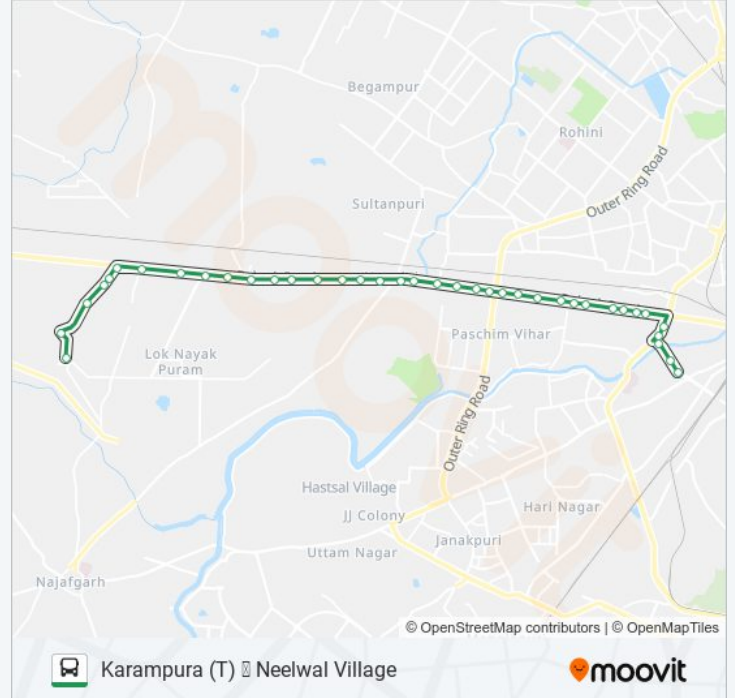

Direction: Karampura (T)

38 stops

[VIEW LINE SCHEDULE](#)

- Neelwal Village
- Neelwal Village Crossing
- Vaishno Mata Mandir
- Digambar Jain Mandir Stop 2
- Digambar Jain Mandir
- Ghevra Crossing
- Hiran Kudna Crossing
- Mile Stone / Shiv Shankar Dharam Kanta
- Mundka Industrial Area
- Mundka School
- Mundka Village Metro Station
- Mundka Village
- Mundka Village Crossing
- Swarn Park
- Rajdhani Park
- Quamruddin Nagar (T)
- Nangloi Jj Colony Lokesh Cinema
- Nangloi Metro Station
- Sultanpuri Crossing
- Surajmal Stadium / Nangloi J.J.Colony
- Jwala Puri / Nangloi Depot
- Inder Enclave

Rajdhani Park

Swarn Park

Mundka Village Crossing

Mundka Village Metro Station

Mundka School

Mundka Industrial Area

Mile Stone / Shiv Shankar Dharam Kanta

Hiran Kudna Crossing

Ghevra Crossing Neelwal Road

Digambar Jain Mandir

Digambar Jain Mandir Stop 2

Vaishno Mata Mandir

Neelwal Village Crossing

Neelwal Village

934 bus time schedules and route maps are available in an offline PDF at moovitapp.com. Use the [Moovit App](#) to see live bus times, train schedule or subway schedule, and step-by-step directions for all public transit in New Delhi.