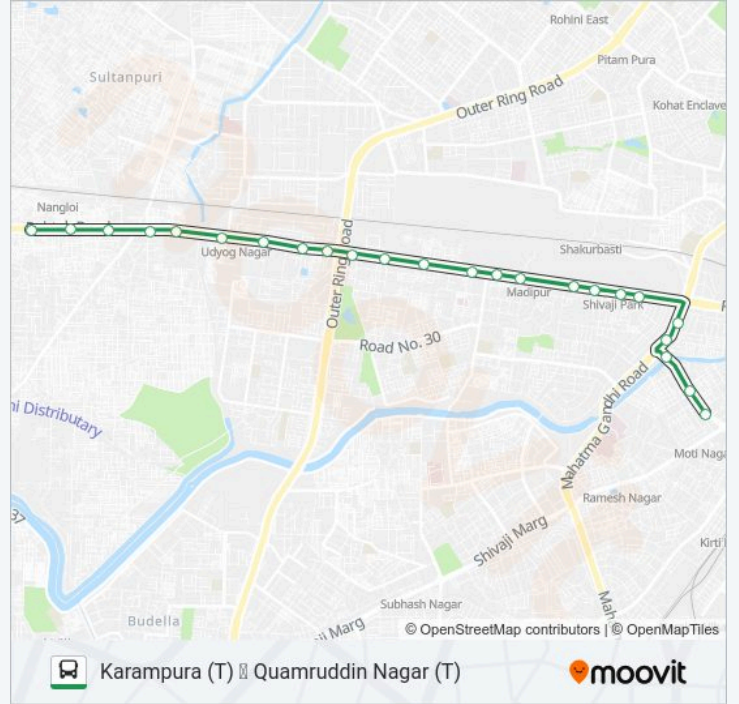

Jwala Puri / Nangloi Depot

Surajmal Stadium - Nangloi J.J.Colony 3

Sultanpuri Crossing

Nangloi Metro Station

Nangloi J.J.Colony / Lokesh Cinema

Quamruddin Nagar (T)

934 bus time schedules and route maps are available in an offline PDF at moovitapp.com. Use the Moovit App to see live bus times, train schedule or subway schedule, and step-by-step directions for all public transit in New Delhi.

© 2024 Moovit - All Rights Reserved