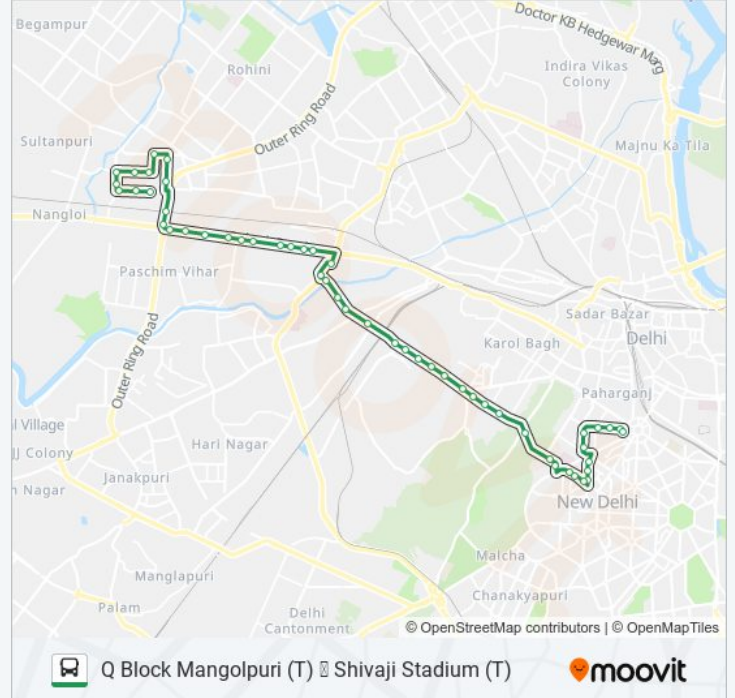

940 bus Info

Direction: Q Block Mangolpuri (T)

Stops: 52

Trip Duration: 55 min

Line Summary:

Shadipur Colony

Shadipur Metro Station

Shadipur Depot

Peera Garhi Chowk (Outer Ring Road)

Peera Garhi Chowk Flyover

B Block Mangolpuri

E Block Mangolpuri

Police Station Mangolpuri

C Block Mangolpuri

Chhat Park Mangolpuri

Mangol Puri S Block

T Block Mangolpur

Q Block Durbalnath Vatika

B Block Mangolpuri

Q Block Mangolpuri (T)

Direction: Shivaji Stadium (T)

940 bus Time Schedule

50 stops

[VIEW LINE SCHEDULE](#)

Direction: Shivaji Stadium (T)

Stops: 50

Trip Duration: 60 min

Line Summary:

Shadipur Colony

West Patel Nagar

Patel Nagar Metro Station

East Patel Nagar