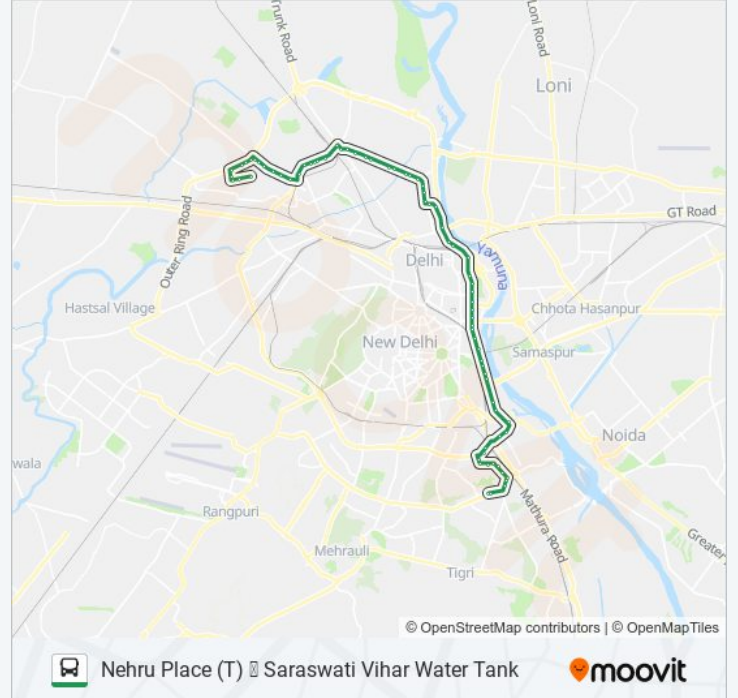

Vishwa Vidyalaya Metro Station

I.S.House (International Student Hostel)

GTB Nagar

New Police Line

Alpana Cinema (Model Town Mtr Stn)

Model Town II

Model Town-3 Azadpur

Azadpur Metro Station